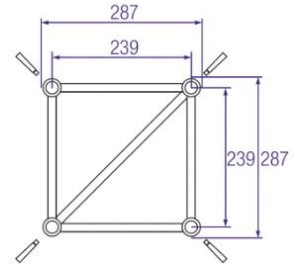

**H30V-C024 5-Way
Corner**

Next : NH34-XD

DRY HIRE : YES

RM PRODUCT CODE :

RENTAL PRICE : 13,75

CATEGORY : TRUSSING

H30V-C016
PROLYTE

NX34-X
NEXT