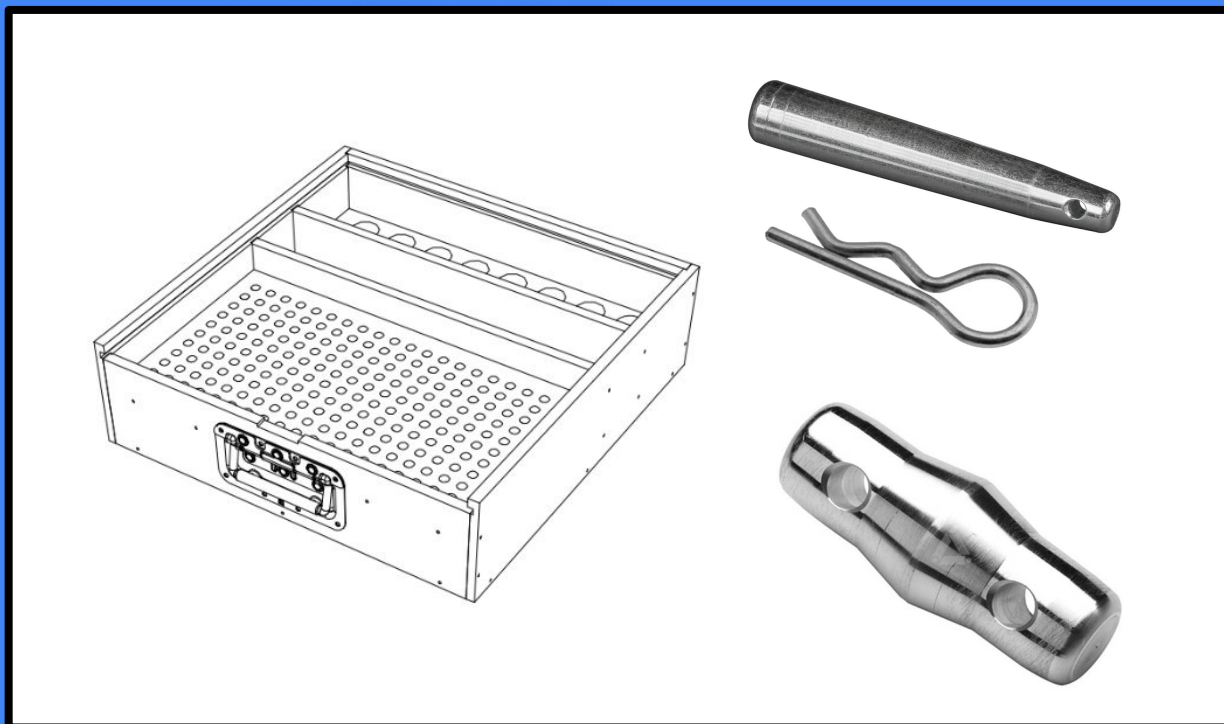

PINCASE 200
PROLYTE

PINCASE 200
NEXT

PRODUCT SPECS :

200x pins & clips
16x conical coupler

DRY HIRE : YES

RM PRODUCT CODE :

RENTAL PRICE : 20,00

CATEGORY : TRUSSING