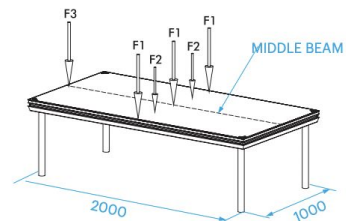

CATEGORY : STAGE

STAGE DECK Prolyte

NEXT DECK Next

PRODUCT SPECS :

Black Finish

Available in: 2 x 1 m
2 x 0,5 m
1 x 1 m

Calculated with 1/10 of the vertical load transferred into a horizontal load (conform DIN 15921 / EN 13814)

Loading types (for all decks except Acrylic)

Uniformly distributed load	750 kg/m ²
Pointload F1	350 kg
Pointload F2	210 kg
Pointload F3	500 kg

The pointload should be applied to a minimum area of 50 x 50 mm.
Pointload to be placed as indicated on drawing.
1 pointload total allowed.