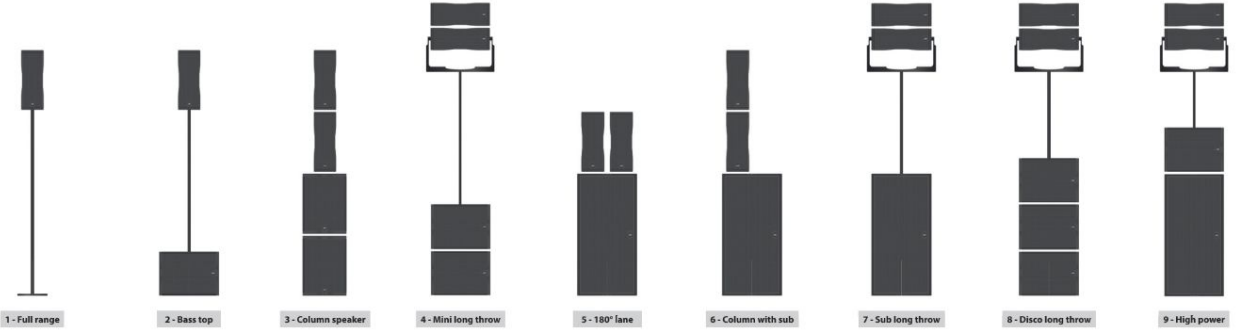

AED Audio setups

Easy setups

Ground stacking setups

Line array setups

Dolly setups

**5 accessories to build
23 different setups**

MULTI 12

CONNECTION CHART