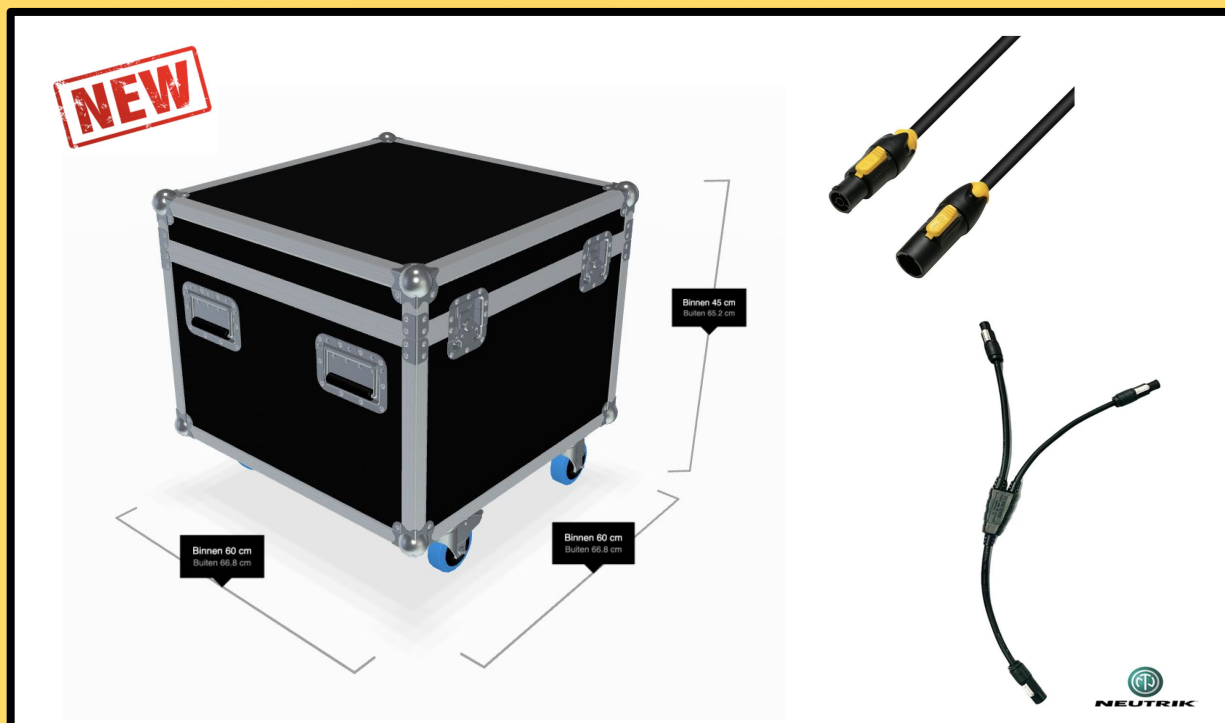

PowerCON TRUE (model : 60/60)

PRODUCT SPECS :

- 10 x Y-split
- 10 x 5m
- 10 x 10m
- 10 x 20m

TOTAL : 40 pieces

DRY HIRE : YES

RM PRODUCT CODE :

RENTAL PRICE : 60,00