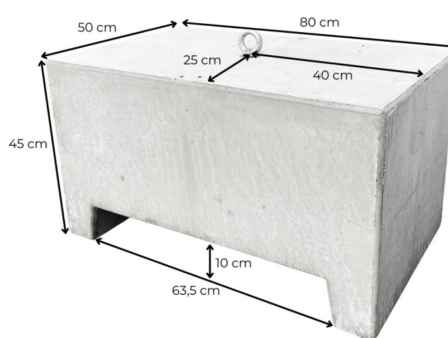

DRY HIRE : YES

RM PRODUCT CODE : SCON340

RENTAL PRICE : 20,00

CATEGORY : STAGE