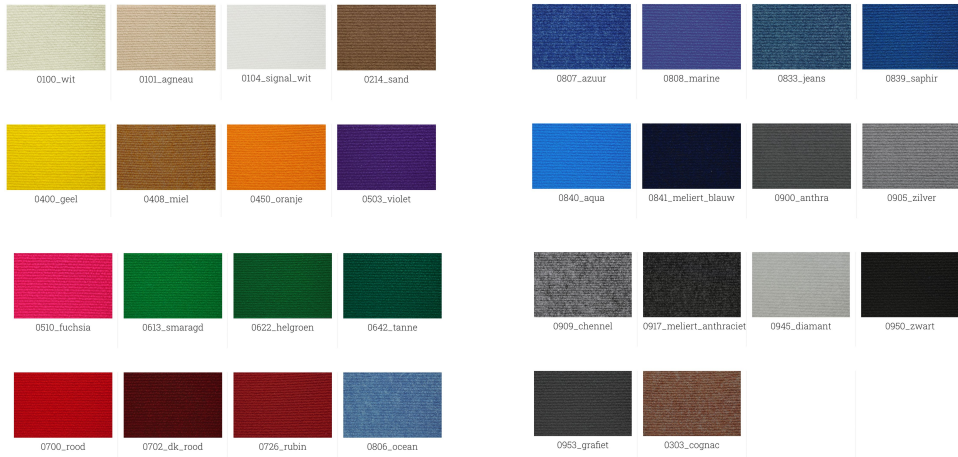

CARPET Exporips

PRODUCT SPECS :

DRY HIRE : YES

RM PRODUCT CODE :

RENTAL PRICE : Price on demand

CATEGORY : BOOTH CONSTRUCTION & DECORATION

PIPE & DRAPE KIT - 24 M Showtex

PRODUCT SPECS :