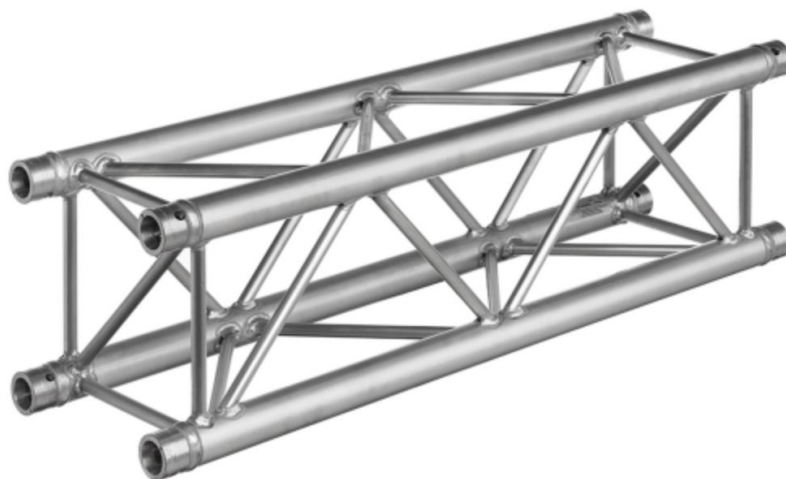

H30V-100
PROLYTE

NX34-100
NEXT

PRODUCT SPECS :