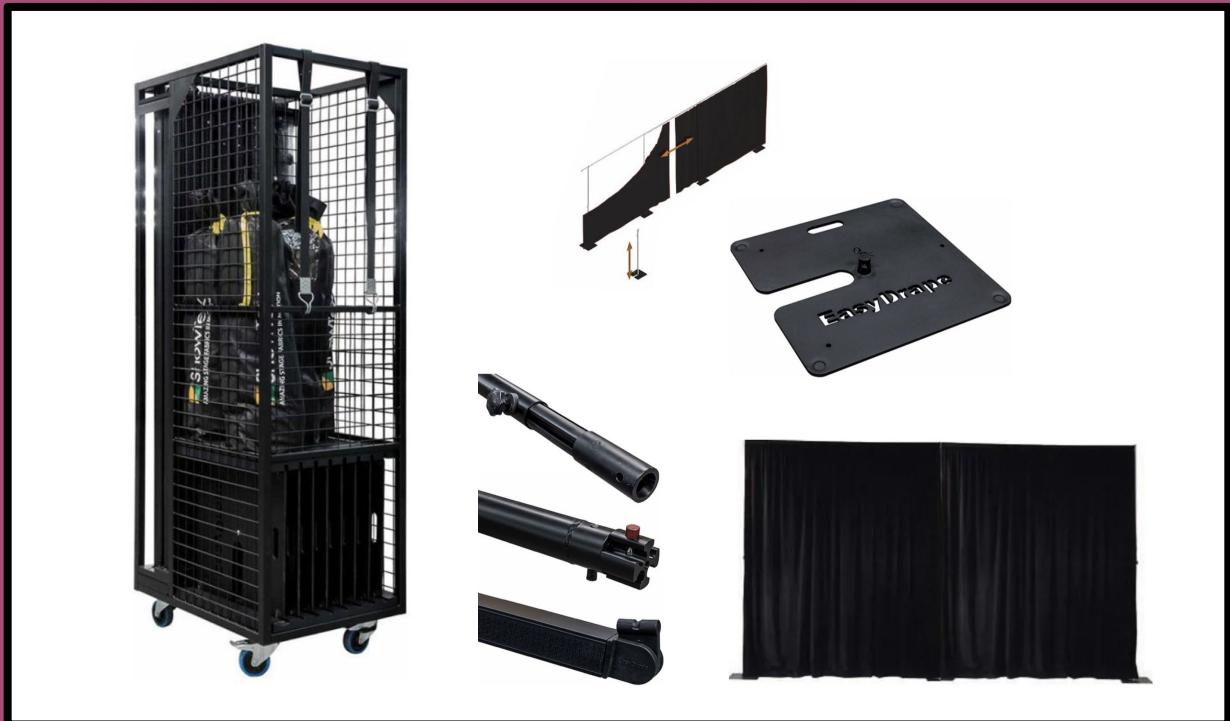

CARPET Exporips

PRODUCT SPECS :

DRY HIRE : YES

RM PRODUCT CODE :

RENTAL PRICE : Price on demand

CATEGORY : BOOTH CONSTRUCTION & DECORATION

PIPE & DRAPE KIT - 24 M Showtex

PRODUCT SPECS :