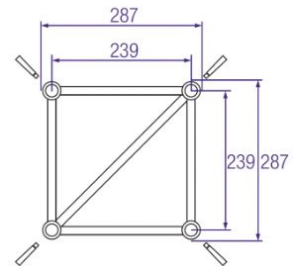

DRY HIRE : YES

RM PRODUCT CODE :

RENTAL PRICE : 19,00

CATEGORY : TRUSSING