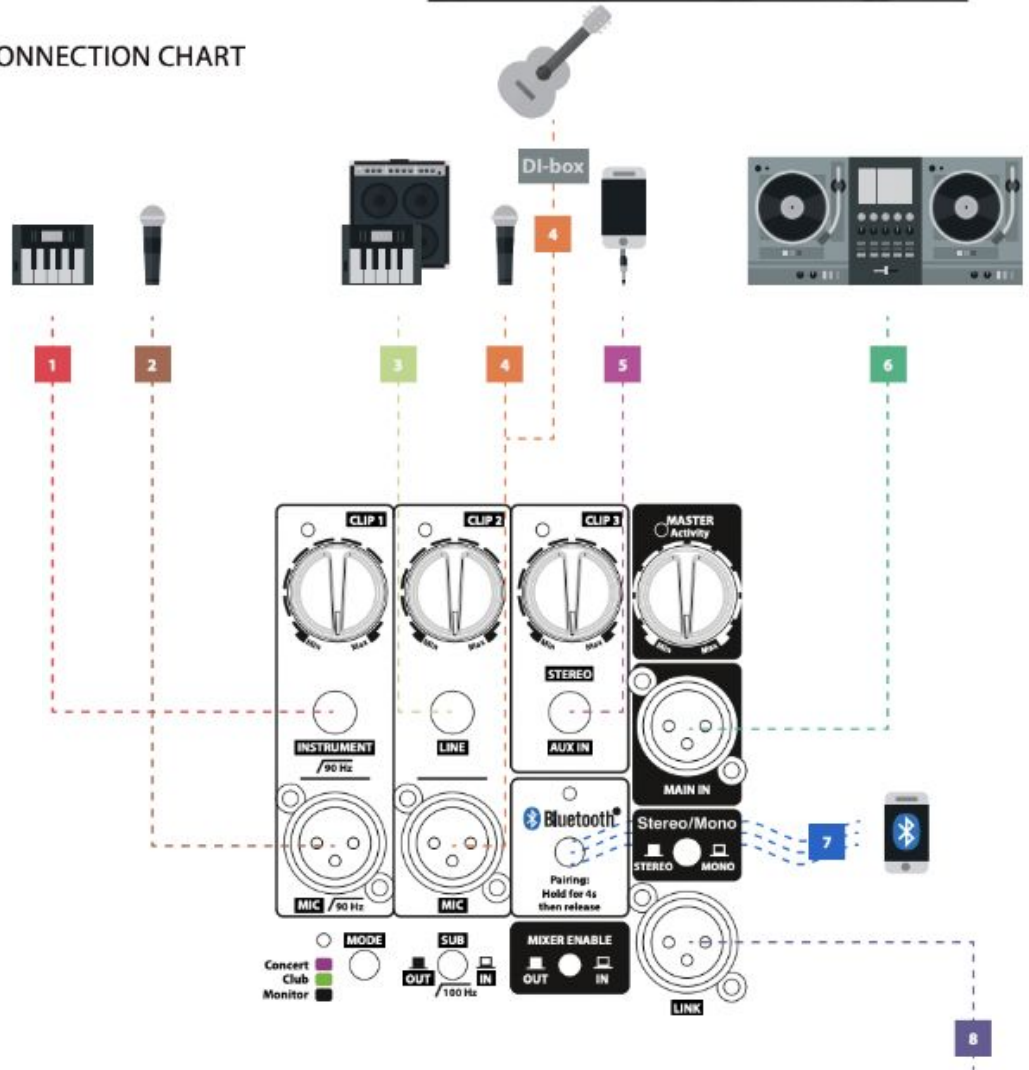

AED Audio setups

Easy setups

Ground stacking setups

Line array setups

Dolly setups

**5 accessories to build
23 different setups**

MULTI 12

CONNECTION CHART