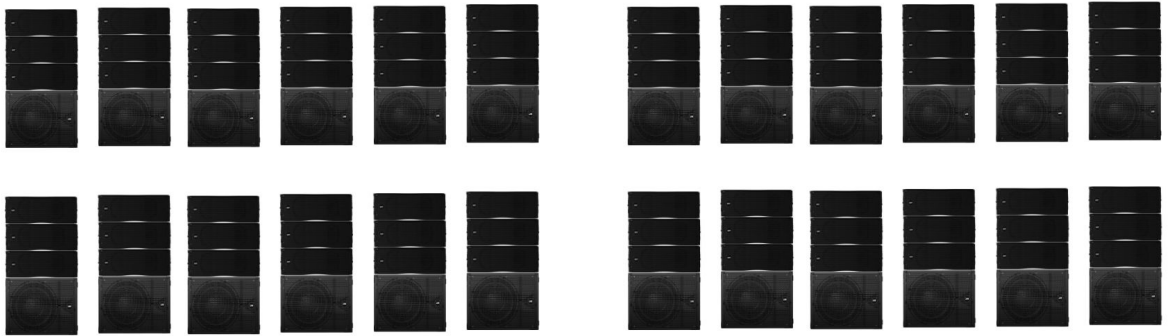

SPORT STADIUM set AED Audio

AED AUDIO

AED AUDIO
THE LEGACY

Sport stadium set

EXPOVISION

72 X Flex 6
24 x Solid 15 Sub
1 x Cable set

PRODUCT SPECS :

- 72 x 6 flex 6
- 24 x solid 15
- 24 Dolly's
- Power cables
- XLR cables
- CEE cables
- PSU boxes
- 2 technicians
- incl.Transport to venue (50 km from Bornem)