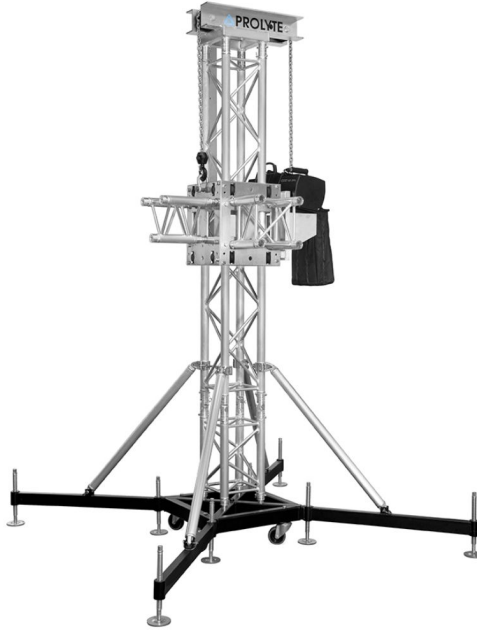

MPT - TOWER PROLYTE

PRODUCT SPECS :

The MPT tower is based on H30V truss and employs a sleeve block that fits to any of the 30 or 40 Series trusses on all four sides by means of bolted CCS6 couplers (either male or female). In combination with an adapter plate, it is also possible to use the sleeve block with either S36R or S36V truss. The MPT tower has a self-weight of 115 kg. The MPT sleeve block is a fully bolted structural element, making it much stronger and more precise than conventional welded versions. The top section and base section can facilitate the use of either a hand winch or a chain hoist. The MPT tower is a cost-effective investment. You need only purchase the special parts if you wish to expand your truss system with towers.

DRY HIRE : NO - Only with Expovision crew

RM PRODUCT CODE :

RENTAL PRICE : Price on demand

CATEGORY : TRUSSING