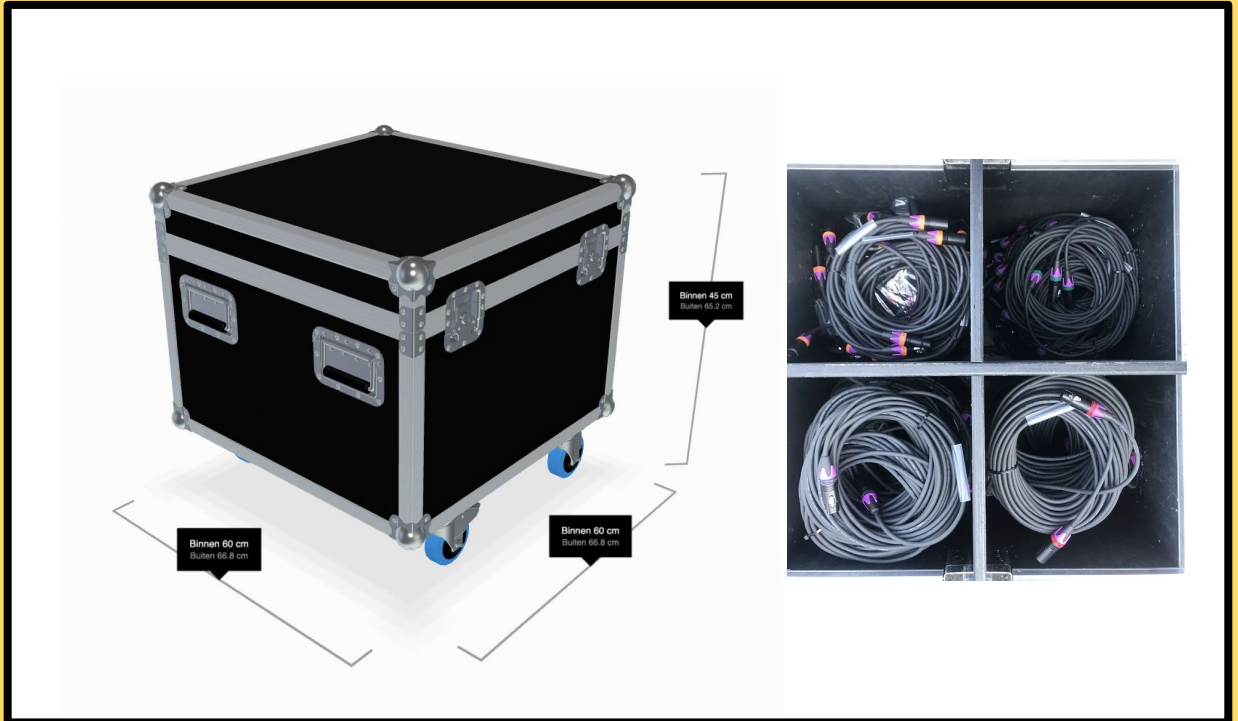

XLR 3 pin KIT (model : 60/60) Neutrik