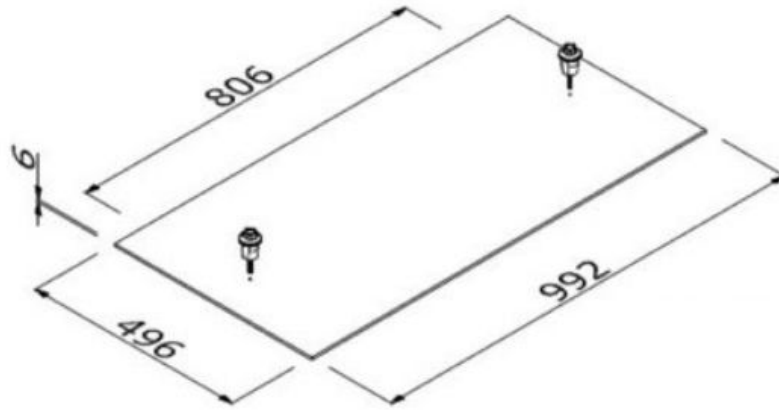

DRY HIRE : YES

RM PRODUCT CODE :

RENTAL PRICE : 20,00

CATEGORY : BOOTH CONSTRUCTION

BASEPLATE for matrix frame Aluvision

PRODUCT SPECS :

BASEPLATE 992 x 496 x 6

DRY HIRE : YES