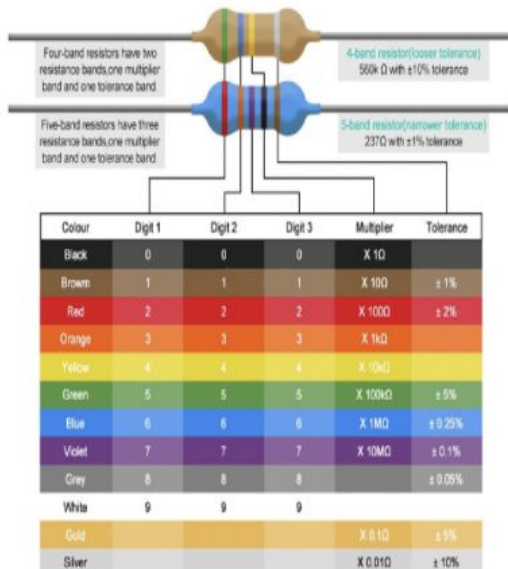

EXPVISION

TIPS & TRICKS

Color codes according to length based on color codes of resistors

Learn Proper Cable Wrapping Techniques

1. Never pinch your cables. Wrapping instrument cables too tightly is the most common mistake musicians make.
2. Don't tie your cables. Not only can this cause kinks in the cable, it can produce shorts in the wiring itself.
3. There are better options than the "Over the arm" method. While using the "over over" style of cable wrapping is far better than most other options, it can still cause the gradual deterioration of your cables.