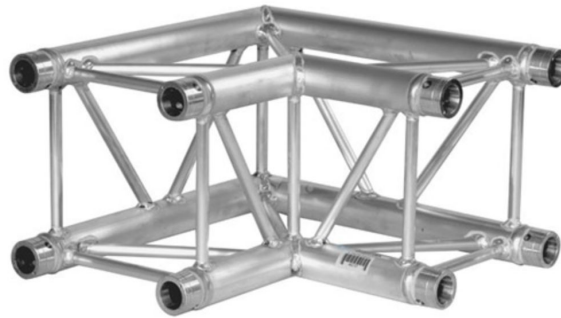

H30V-C003 PROLYTE

NX34-L90 NEXT

PRODUCT SPECS :

**H30V-C003 2-Way
Corner 90°**

Next : NH34-L90

**H30V-C017 3-Way Corner
T-Joint**

Next : NH34-T

**H30V-C016 4-Way
Corner Cross**