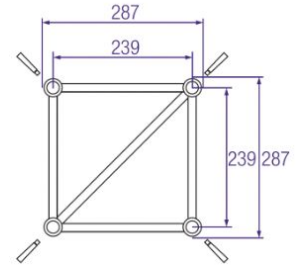

H30V-C024
PROLYTE

NX34-XD
NEXT