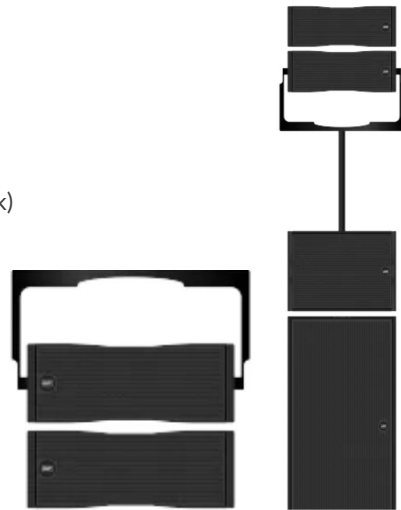

DRY HIRE : NO

DRY HIRE PROF. USERS only : YES

RM PRODUCT CODE :

RENTAL PRICE : 25,00

CATEGORY : SOUND - SPEAKERS - SELF POWERED

YOKE for FLEX 6 / SOLID 15 AED Audio

PRODUCT SPECS :

- For max. 2x FLEX6 or 1x SOLID15
- 2x brackets*, 1x pole mount piece included
- Compatible for 30 cm and 40 cm truss (with quicklock)
- Completely foldable
- Fix install directly against a ceiling/wall possible