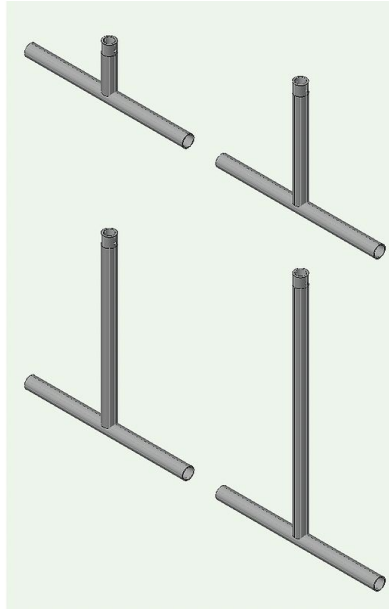

200x pins & clips
16x conical coupler

DRY HIRE : YES

RM PRODUCT CODE :

RENTAL PRICE : 20,00

CATEGORY : TRUSSING

Downrigger

PRODUCT SPECS :

Downrigger 25 - 50 - 75 - 100 cm
+ C-clamp with half coupler
B = 65 cm