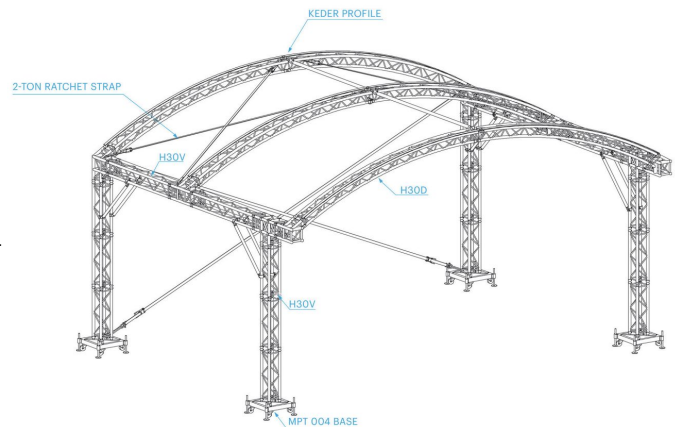

OPTIES :

- Transport , berekend per locatie
- Side Wings U vorm.Max.belasting 150kg
- Side Wings T , met geprinte front banner op maat.
- Extra Trappen
- Stage Ramp