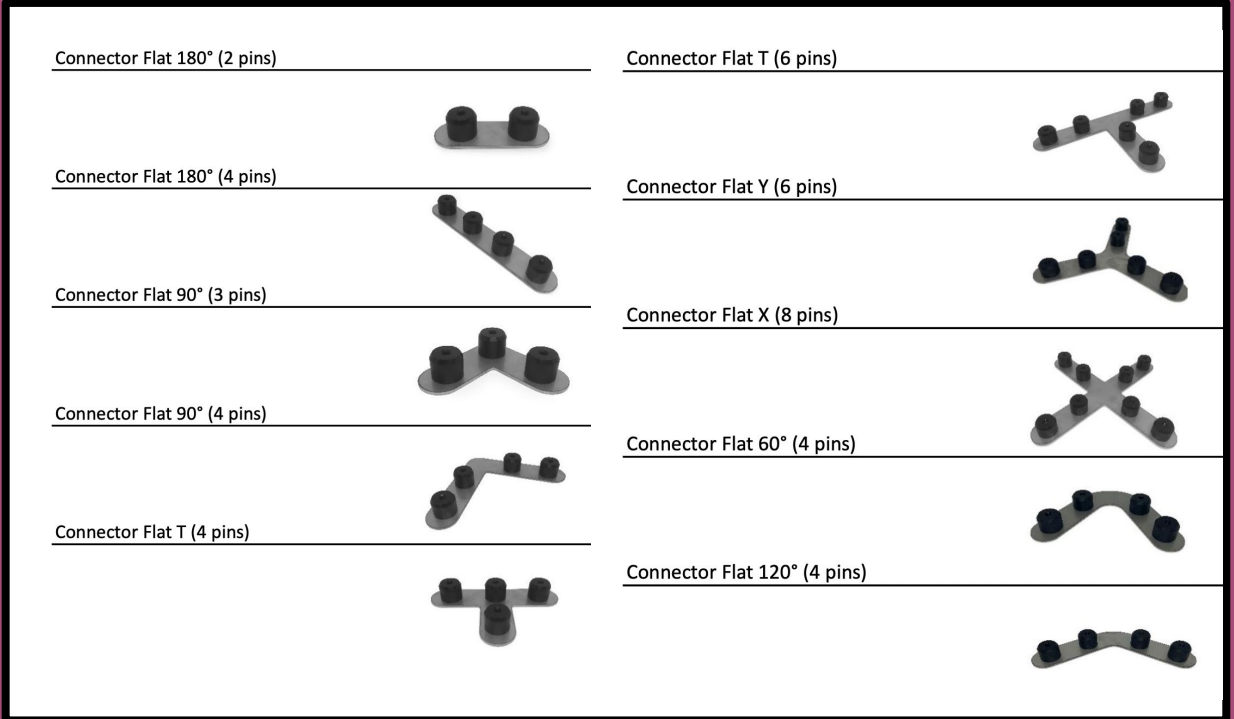

Flat Connectors Aluvision / Matrix Decor

PRODUCT SPECS :

- Flat Connectors

Connector Flat 135° (4 pins)

Connector Flat 150° (4 pins)

Connector Flat 175° (4 pins)

DRY HIRE : YES

RM PRODUCT CODE :

RENTAL PRICE : 0,50

CATEGORY : BOOTH CONSTRUCTION