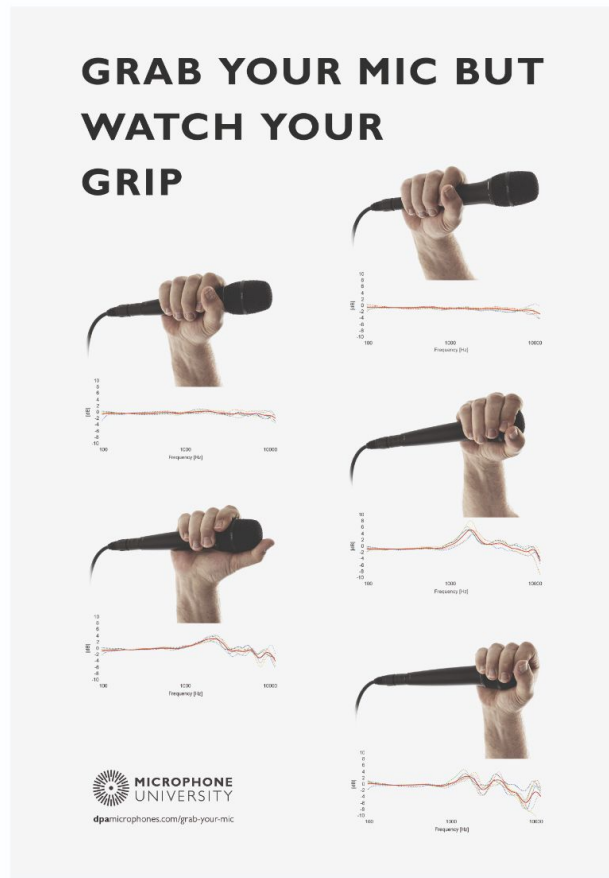

EXPOVISION