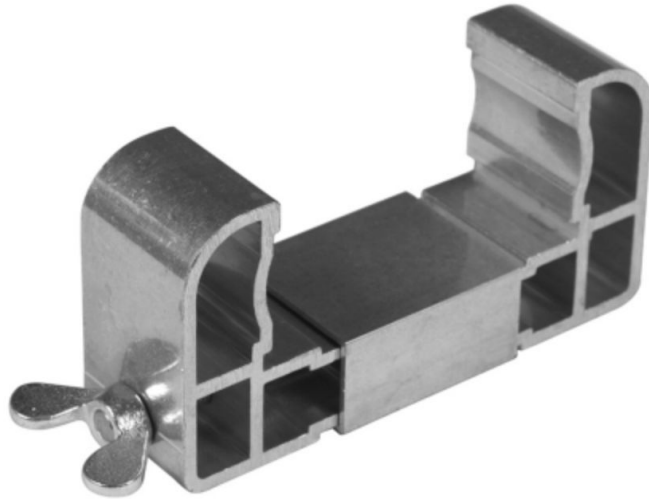

20 cm
40 cm
60 cm
80 cm
100 cm

ADJUSTABLE form 90 → 140 cm

DRY HIRE : YES

RM PRODUCT CODE : SL20 SL40 SL60 SL80 SL100 SL90140

RENTAL PRICE : 0,5 / Pcs - ADJUSTABLE 1,25 / Pcs

CATEGORY : STAGE

ROLLING RISER LEGS

PRODUCT SPECS :

Available :

40 cm

60 cm

DRY HIRE : YES

RM PRODUCT CODE : RRL40S RRL40D RRL60S RRL60D

RENTAL PRICE : 1,5 / Pcs

CATEGORY : STAGE

DECK CLAMP
Prolyte

DECK CLAMP
Next

NEW

PRODUCT SPECS :

Deck to deck clamp

DRY HIRE : YES

RM PRODUCT CODE : SDTDC

RENTAL PRICE : 0,80