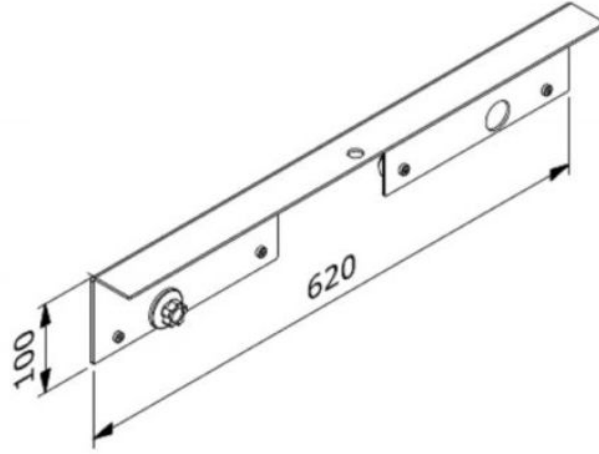

Ceiling Reinforcement Aluvision

ALUVISION D30 Ceiling reinforcement B

PRODUCT SPECS :

DRY HIRE : YES

RM PRODUCT CODE :

RENTAL PRICE : 12,00

CATEGORY : BOOTH CONSTRUCTION