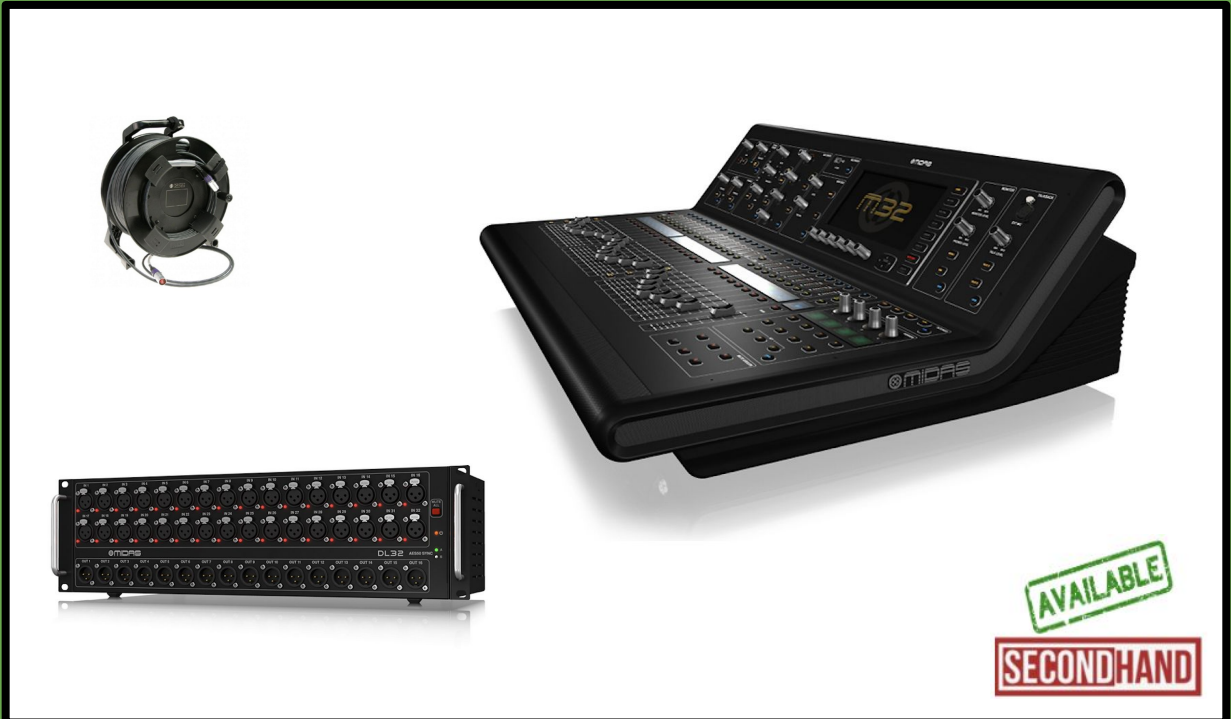

M32 + DL 32 stage rack MIDAS

PRODUCT SPECS :

- M32 - 32 channel digital PA mixer
- DL32 - Digital Stage box
- UTP/CAT - 50 meter

DRY HIRE : YES

RM PRODUCT CODE :

RENTAL PRICE : 200,00

CATEGORY : AUDIO - Console