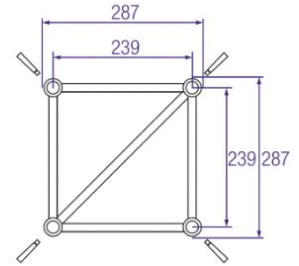

H30V-C017 BLACK
PROLYTE

NX34-T BLACK
NEXT