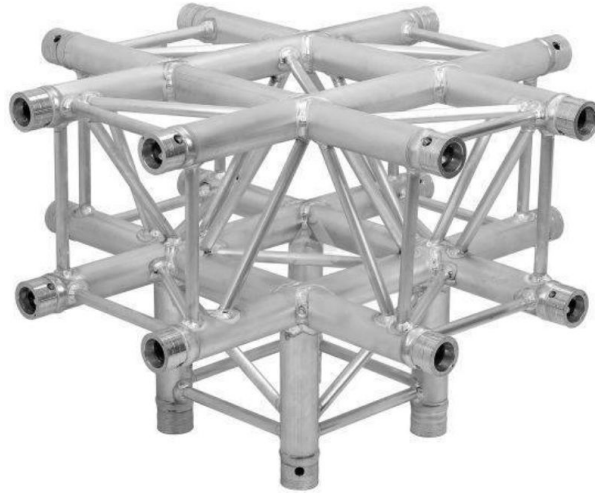

H30V-C024
PROLYTE

NX34-XD
NEXT

PRODUCT SPECS :

Next : NH34-L90

Next : NH34-T

Next : NH34-X

Next ; NH34-L90D

Next : NH34-TD

Next : NH34-XD

DRY HIRE : YES

RM PRODUCT CODE :

RENTAL PRICE : 16,50

CATEGORY : TRUSSING