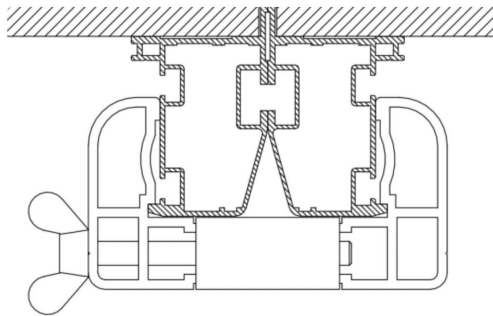

DECK CLAMP
Prolyte

DECK CLAMP
Next

NEW

PRODUCT SPECS :

Deck to deck clamp

DRY HIRE : YES

RM PRODUCT CODE : SDTDC

RENTAL PRICE : 0,80