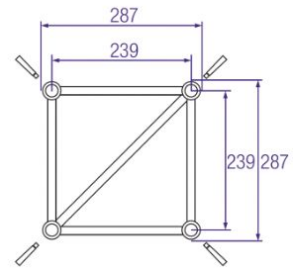

DRY HIRE : YES

RM PRODUCT CODE :

RENTAL PRICE : 8,00

CATEGORY : TRUSSING