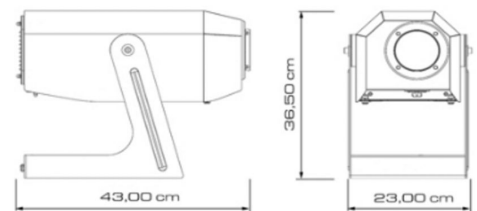

Optics

Fixed lens 27° (115mm)

Manual focus

Gobo Rotator that allows you to rotate a gobo or rotate effect wheel