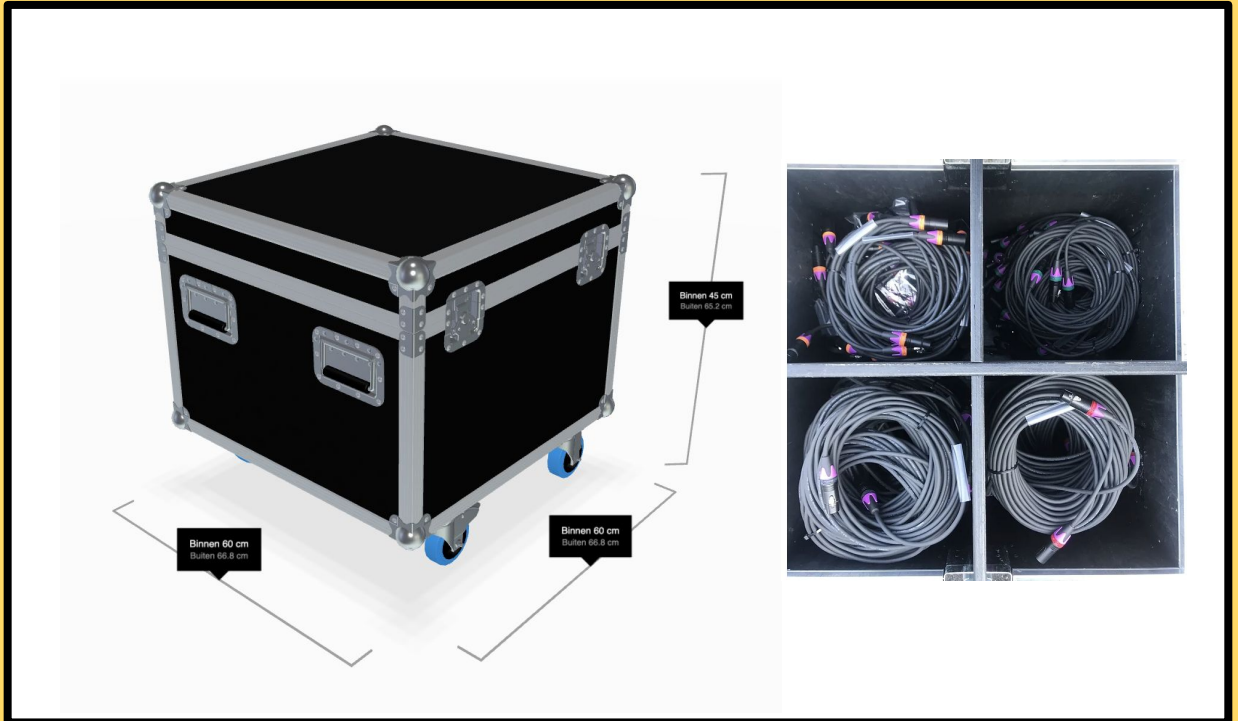

TOTAL : 100 pieces

DRY HIRE : YES

RM PRODUCT CODE :

RENTAL PRICE : 95,00

CATEGORY : POWER DISTRI & CABLES

XLR 5 pin KIT (model : 60/60) Neutrik

PRODUCT SPECS :

20 x 3 m
20 x 5 m
20 x 10 m
10 x 20 m