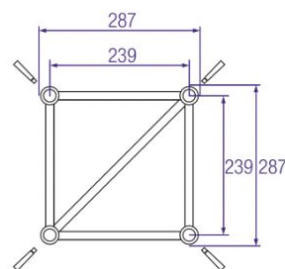

DRY HIRE : YES

RM PRODUCT CODE : TH30V071S

RENTAL PRICE : 5,50

CATEGORY : TRUSSING