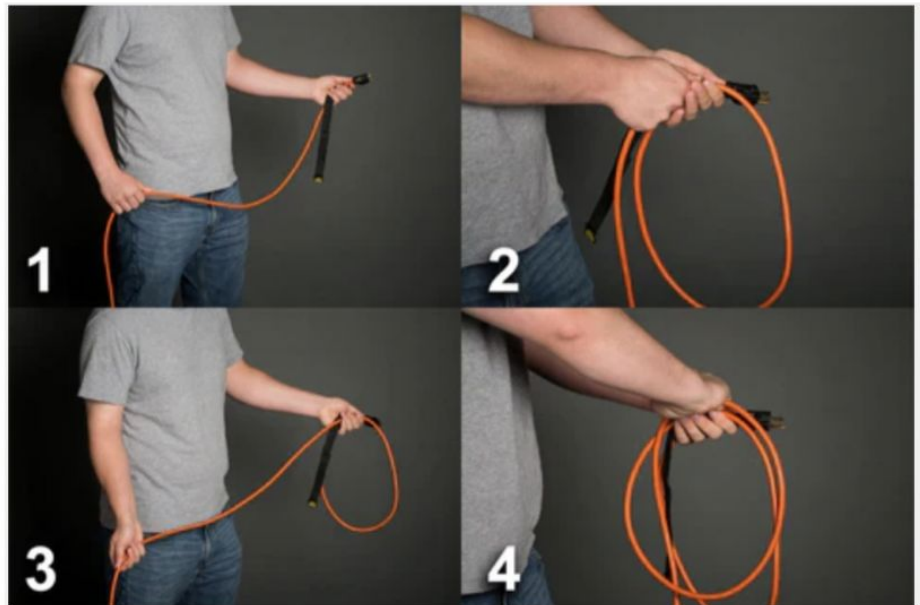

Color codes according to length based on color codes of resistors

Learn Proper Cable Wrapping Techniques

1. Never pinch your cables. Wrapping instrument cables too tightly is the most common mistake musicians make.
2. Don't tie your cables. Not only can this cause kinks in the cable, it can produce shorts in the wiring itself.
3. There are better options than the "Over the arm" method. While using the "over over" style of cable wrapping is far better than most other options, it can still cause the gradual deterioration of your cables.

NOT ACCEPTING