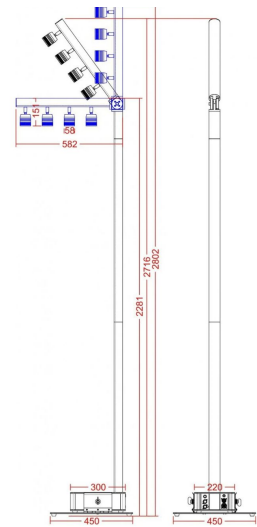

DRY HIRE : YES

RM PRODUCT CODE : LACCUPO

RENTAL PRICE : 60,00

CATEGORY : LIGHT