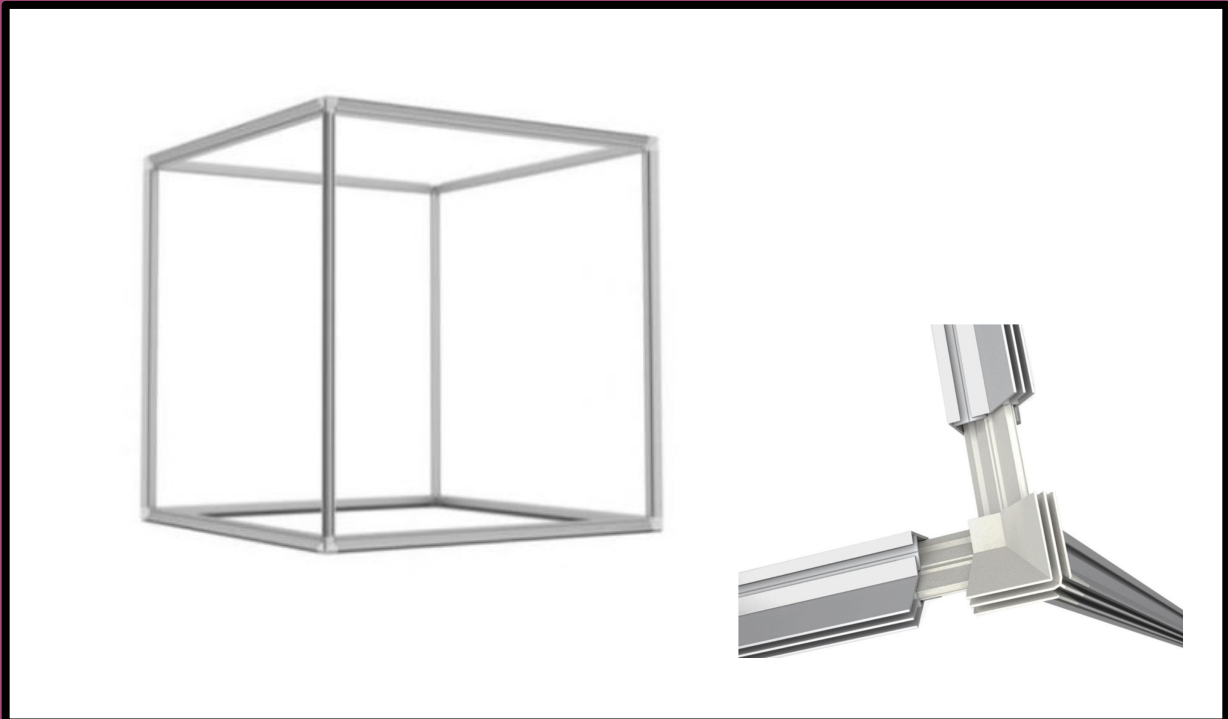

SUB BOX Aluvision

PRODUCT SPECS :

SUB BOX possible dimensions : .. x .. x ..

50 cm

75 cm

100 cm

150 cm

200 cm

250 cm

300 cm

Every sub box has 4 riggings points.

Personal print on request.