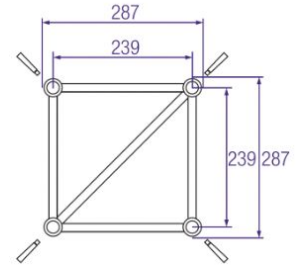

DRY HIRE : YES

RM PRODUCT CODE :

RENTAL PRICE : 19,00

CATEGORY : TRUSSING

H30V-C003 BLACK
PROLYTE

NX34-L90 BLACK
NEXT

PRODUCT SPECS :

H30V-C003 2-Way
Corner 90°