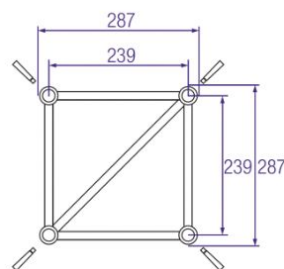

DRY HIRE : YES

RM PRODUCT CODE : TH30V300S

RENTAL PRICE : 13,00

CATEGORY : TRUSSING