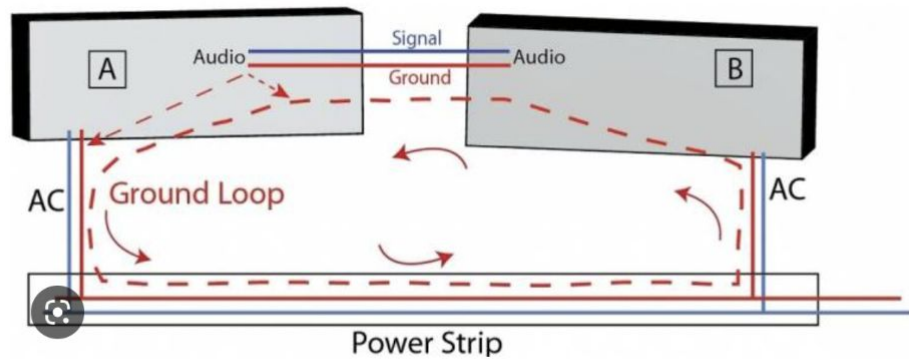

Ground loop

problems are caused by small voltage differences that normally exist between the 'grounds' at the send and receive ends of a signal cable. In an **unbalanced** interface (video and consumer audio), this ground voltage difference directly adds to the signal. This generally produces hum or buzz in audio and hum bars in video. In a **balanced** interface (professional audio), the ground voltage difference may reveal inadequate common-mode rejection at the input stage of the equipment or other design defects. A ground isolator in the signal path is the fundamentally correct way to eliminate system ground loop problems. A transformer does this by magnetically coupling the signal across an electrically insulated barrier.