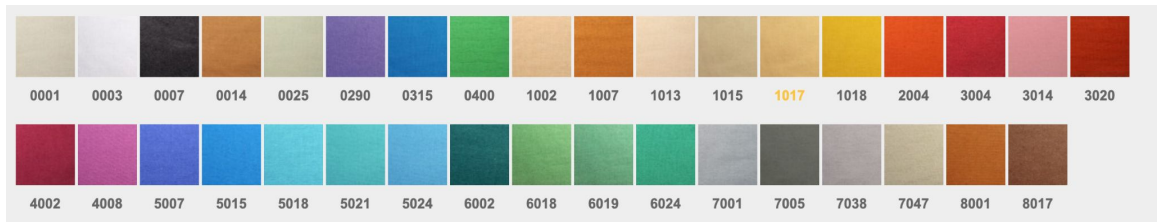

PRODUCT SPECS :

NFP-M1 / BS-2B
140 g/m²