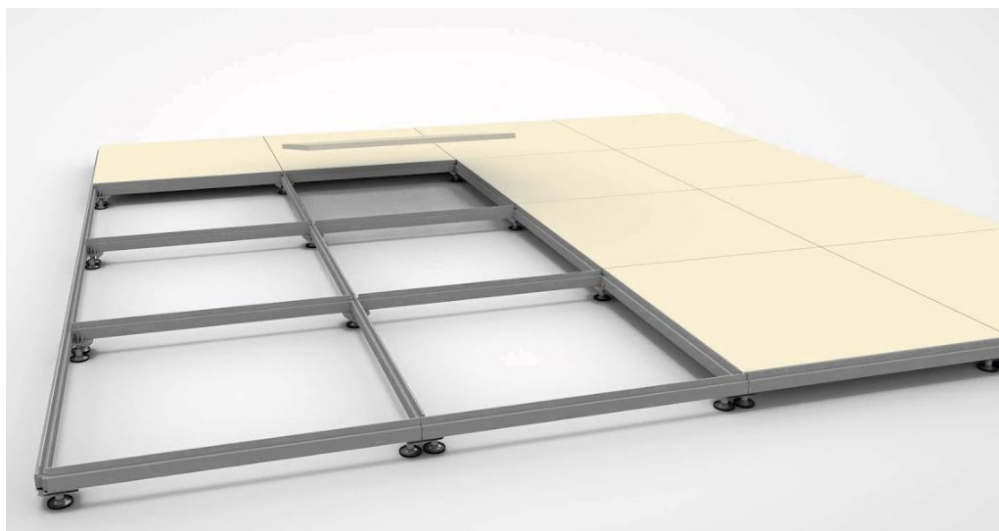

EXPO FLOOR / m2