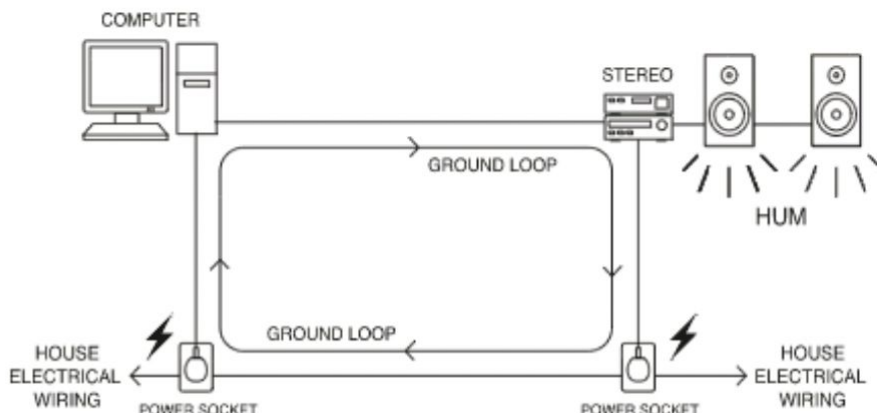

Ground loop

problems are caused by small voltage differences that normally exist between the 'grounds' at the send and receive ends of a signal cable. In an **unbalanced** interface (video and consumer audio), this ground voltage difference directly adds to the signal. This generally produces hum or buzz in audio and hum bars in video. In a **balanced** interface (professional audio), the ground voltage difference may reveal inadequate common-mode rejection at the input stage of the equipment or other design defects. A ground isolator in the signal path is the fundamentally correct way to eliminate system ground loop problems. A transformer does this by magnetically coupling the signal across an electrically insulated barrier.