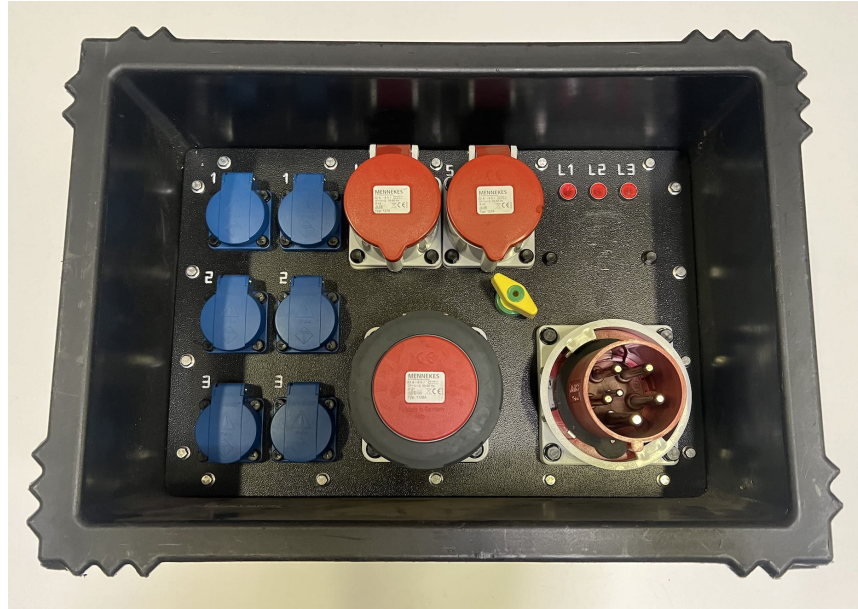

PSU 63 A - *Qube* POWER DISTRIBUTION BOX

PRODUCT SPECS :

Powerbox 63A - CEE 32A - 5 pin in.
6 x Mono out
2 x CEE 32A out
1 x CEE 63A link
Diff 30mA

DRY HIRE : YES

RM PRODUCT CODE :

RENTAL PRICE : 50,,00

CATEGORY : POWER DISTRI & CABLES