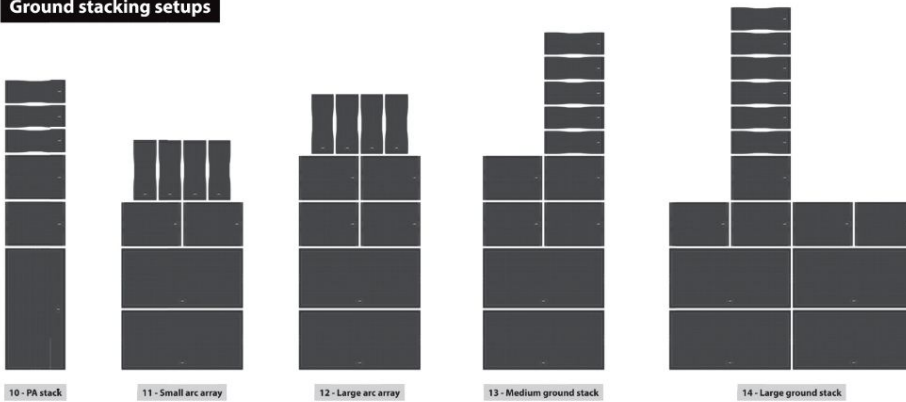

AED Audio setups

Easy setups

Ground stacking setups

Line array setups

Dolly setups

**5 accessories to build
23 different setups**

MULTI 12

CONNECTION CHART