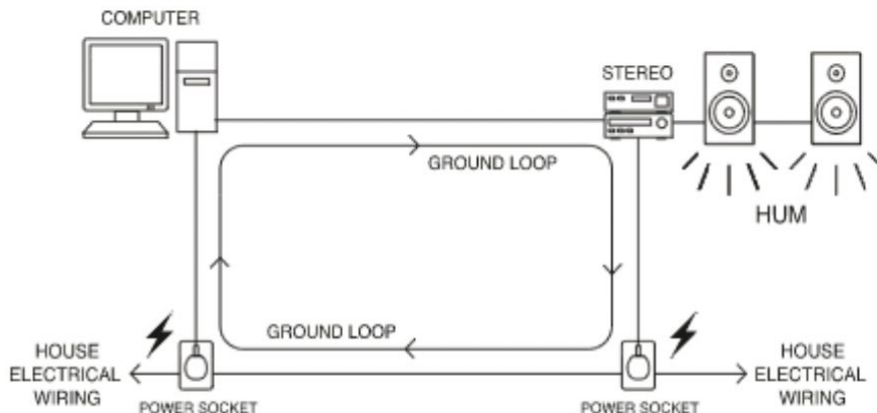

Ground loop

problems are caused by small voltage differences that normally exist between the 'grounds' at the send and receive ends of a signal cable. In an **unbalanced** interface (video and consumer audio), this ground voltage difference directly adds to the signal. This generally produces hum or buzz in audio and hum bars in video. In a **balanced** interface (professional audio), the ground voltage difference may reveal inadequate common-mode rejection at the input stage of the equipment or other design defects. A ground isolator in the signal path is the fundamentally correct way to eliminate system ground loop problems. A transformer does this by magnetically coupling the signal across an electrically insulated barrier.