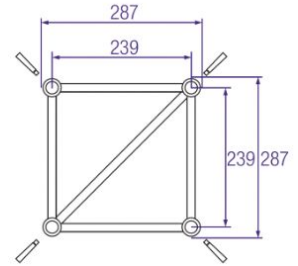

H30V-C020
PROLYTE

NX34-TD
NEXT