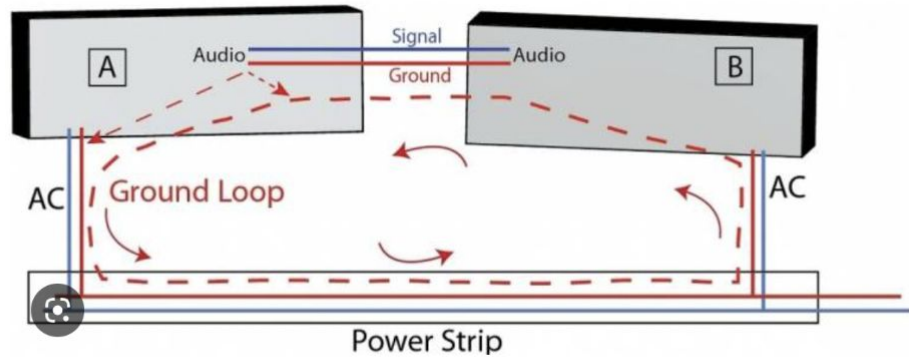

Ground loop

problems are caused by small voltage differences that normally exist between the 'grounds' at the send and receive ends of a signal cable. In an **unbalanced** interface (video and consumer audio), this ground voltage difference directly adds to the signal. This generally produces hum or buzz in audio and hum bars in video. In a **balanced** interface (professional audio), the ground voltage difference may reveal inadequate common-mode rejection at the input stage of the equipment or other design defects. A ground isolator in the signal path is the fundamentally correct way to eliminate system ground loop problems. A transformer does this by magnetically coupling the signal across an electrically insulated barrier.