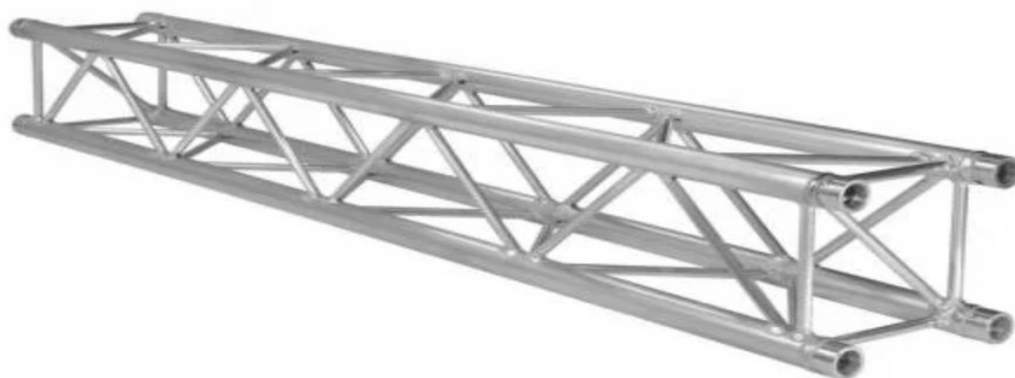

H30V-300
PROLYTE

NX34-300
NEXT

PRODUCT SPECS :