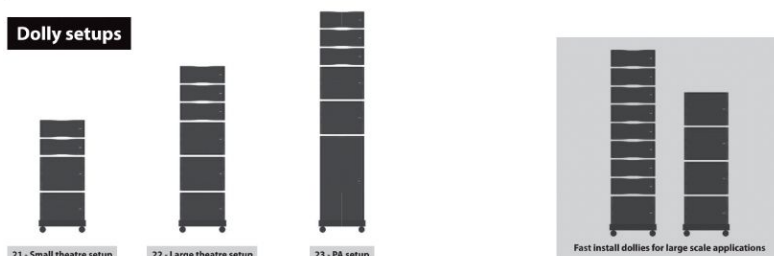

AED Audio setups

Easy setups

Ground stacking setups

Line array setups

Dolly setups

**5 accessories to build
23 different setups**

MULTI 12

CONNECTION CHART