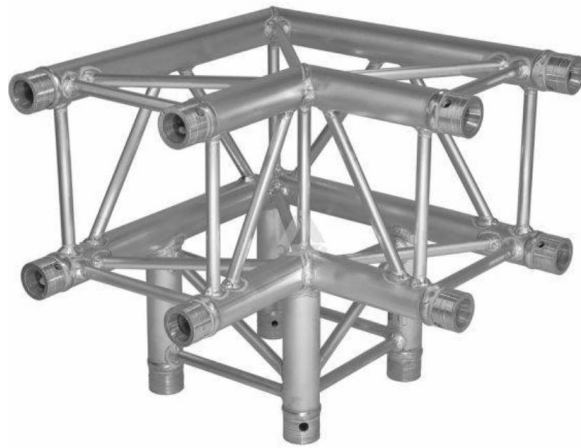

H30V-C012
PROLYTE

NX34-L90D
NEXT

PRODUCT SPECS :

Next : NH34-L90

Next : NH34-T

Next : NH34-X

Next ; NH34-L90D

Next : NH34-TD

Next : NH34-XD

DRY HIRE : YES

RM PRODUCT CODE :

RENTAL PRICE : 13,75

CATEGORY : TRUSSING