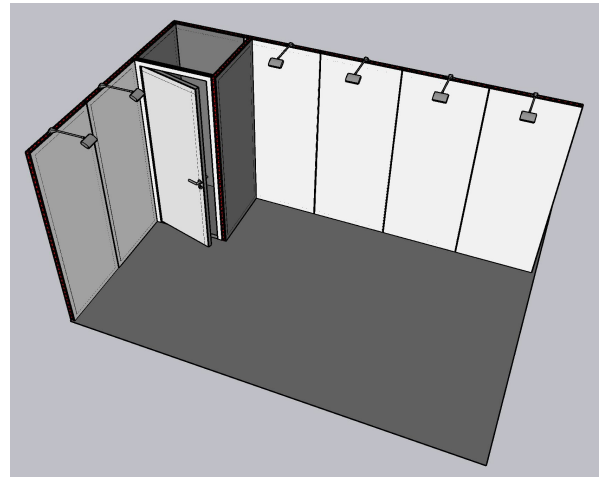

MATRIXFRAME 55 Aluvision / Matrix Decor

printed cloth or panels

PRODUCT SPECS :

Basic Frames : (without infills)

496 x 992	15,00
992 x 992	20,00
1488 x 496	17,50
1488 x 992	22,50
1984 x 496	17,50
1984 x 992	25,00
2480 x 496	20,00
2480 x 992	30,00
2976 x 496	20,00
2976 x 992	35,00
Door	100,00 (with 1 set infills)
Extra Wide Door	150,00 (with 1 set infills)
Double Door	200,00 (with 1 set infills)