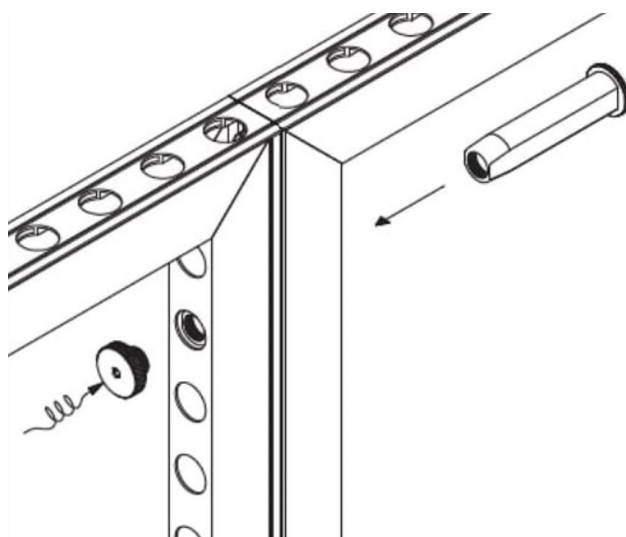

PRODUCT SPECS :

LS D30 A

Quick tightener set

13 cm

DRY HIRE : YES

RM PRODUCT CODE :

RENTAL PRICE : 0,50

CATEGORY : BOOTH CONSTRUCTION