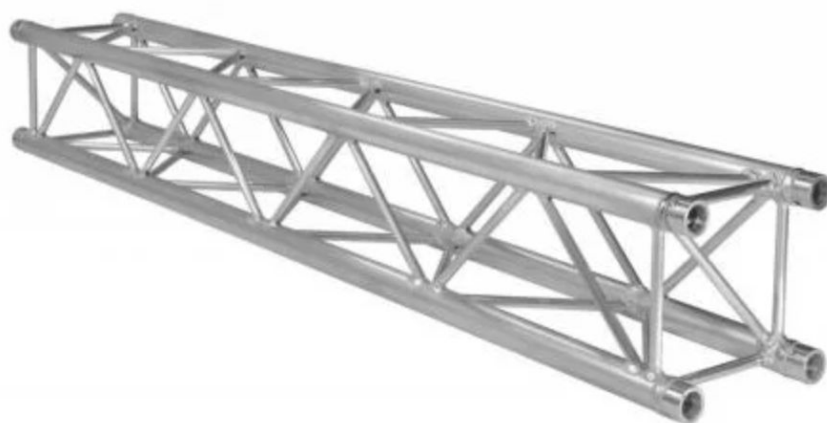

H30V-200
PROLYTE

NX34-200
NEXT

PRODUCT SPECS :