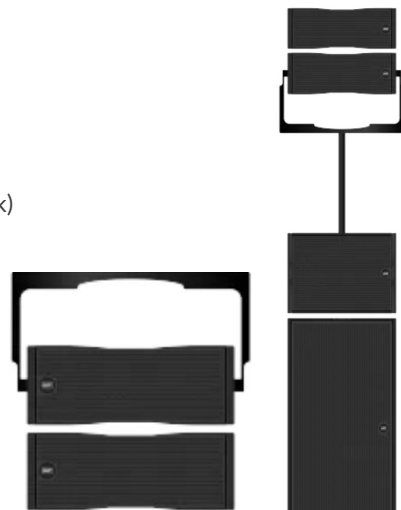

DRY HIRE : NO

DRY HIRE PROF. USERS only : YES

RM PRODUCT CODE :

RENTAL PRICE : 25,00

CATEGORY : SOUND - SPEAKERS - SELF POWERED

YOKE for FLEX 6 / SOLID 15 AED Audio

PRODUCT SPECS :

- For max. 2x FLEX6 or 1x SOLID15
- 2x brackets*, 1x pole mount piece included
- Compatible for 30 cm and 40 cm truss (with quicklock)
- Completely foldable
- Fix install directly against a ceiling/wall possible