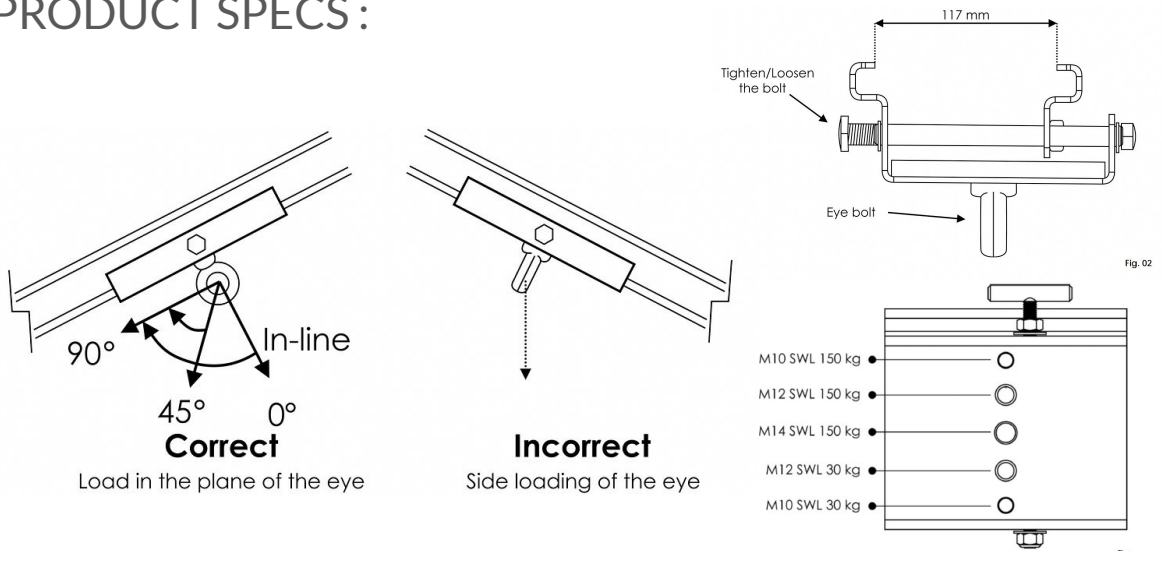

PRODUCT SPECS :

DRY HIRE : YES

RM PRODUCT CODE :

RENTAL PRICE : 10,00