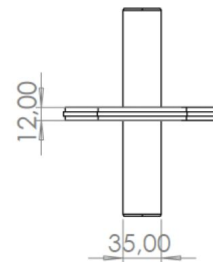

DRY HIRE : YES

RM PRODUCT CODE :

RENTAL PRICE : 3,00

CATEGORY : SOUND - SPEAKERS - SELF POWERED