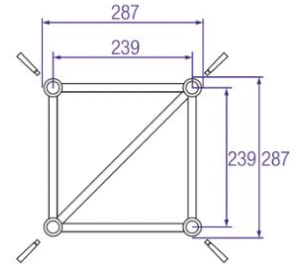

**H30V-C024 5-Way
Corner**

Next : NH34-XD

DRY HIRE : YES

RM PRODUCT CODE :

RENTAL PRICE : 13,00

CATEGORY : TRUSSING

H30V-C017 BLACK
PROLYTE

NX34-T BLACK
NEXT