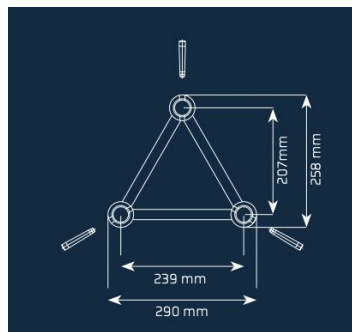

PRODUCT SPECS :

Lengths & corners on demand

DRY HIRE : YES

RM PRODUCT CODE :

RENTAL PRICE : Price on demand

CATEGORY : TRUSSING