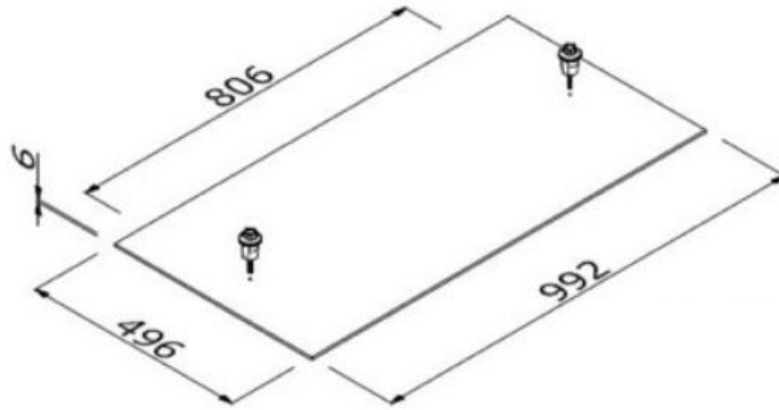

PRODUCT SPECS :

BASEPLATE 992 x 496 x 6

DRY HIRE : YES

RM PRODUCT CODE :

RENTAL PRICE : 25,00

CATEGORY : BOOTH CONSTRUCTION

BASEPLATE compact for matrix frame
Matrix

PRODUCT SPECS :