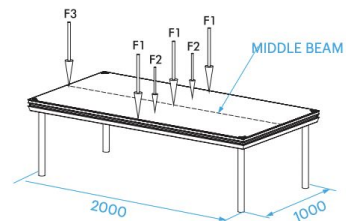

DRY HIRE : YES

RM PRODUCT CODE : SSD21 SSD11 SSD205

RENTAL PRICE : 15,00 (all types)

CATEGORY : STAGE