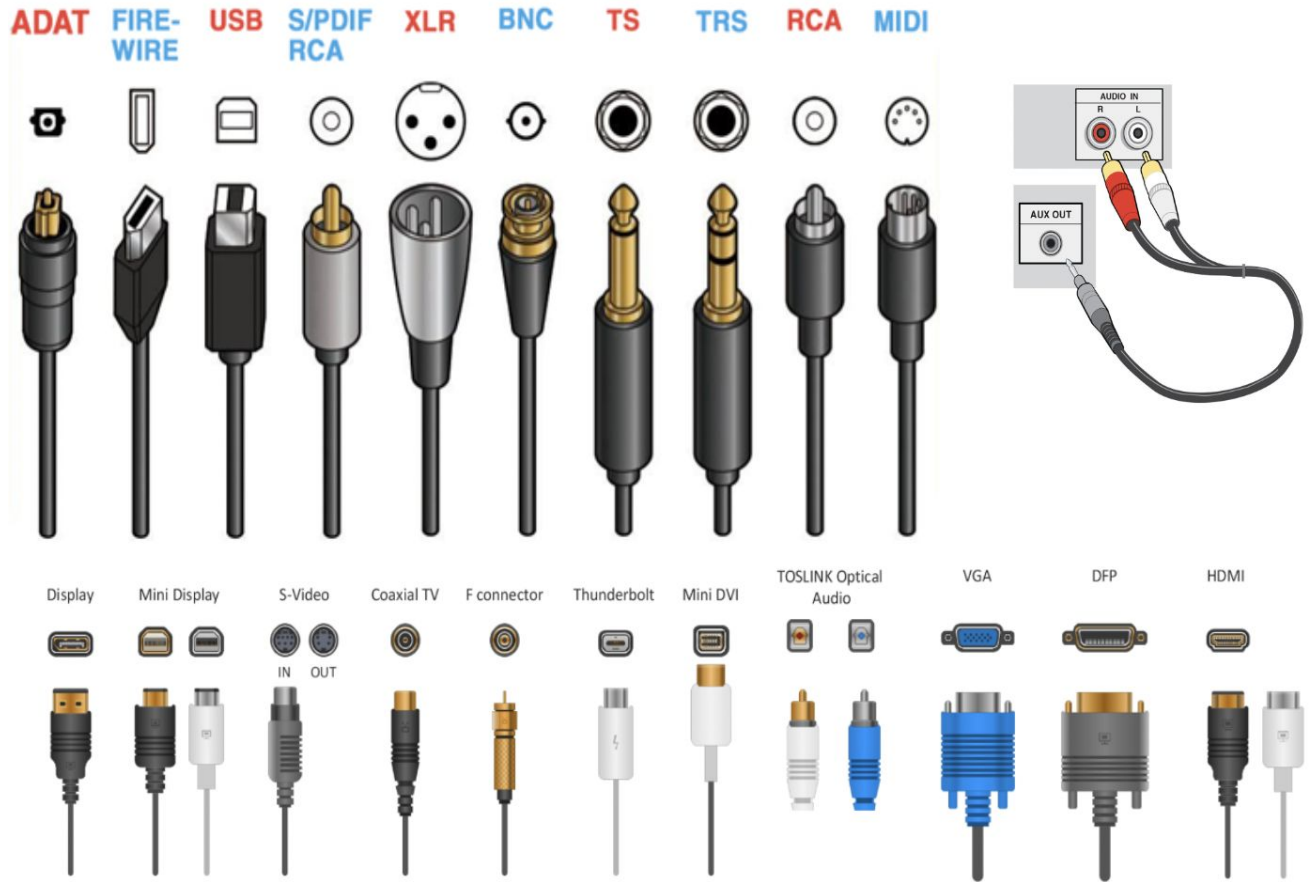

EXPOVISION