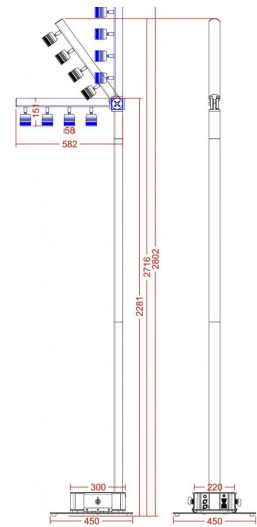

PRODUCT SPECS :

- Led Accu pole
- 3000K
- Battery-powered (or 240V)
- 4x 5 Watt LED-lighting pole with wireless DMX
- Perfect to light up buffets, presentation counters,