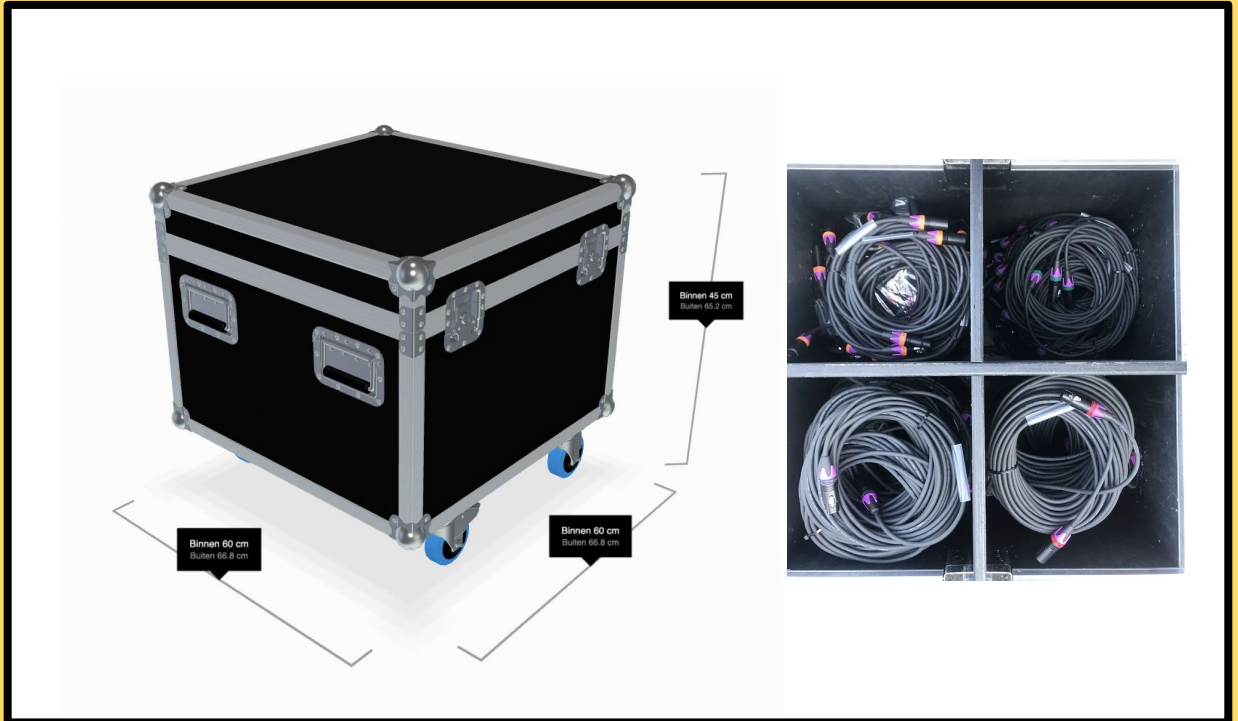

TOTAL : 100 pieces

DRY HIRE : YES

RM PRODUCT CODE :

RENTAL PRICE : 95,00

CATEGORY : POWER DISTRI & CABLES

XLR 5 pin KIT (model : 60/60) Neutrik

PRODUCT SPECS :

- 20 x 3 m
- 20 x 5 m
- 20 x 10 m
- 10 x 20 m