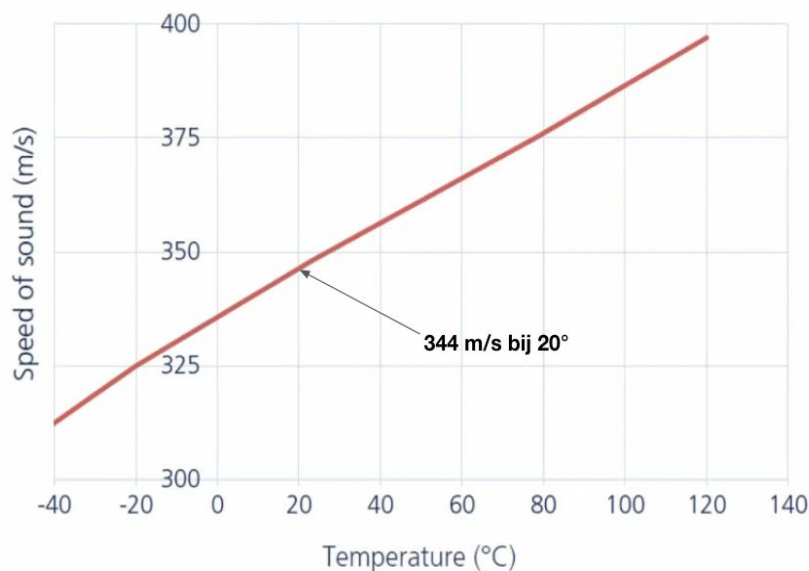

Temperatuur versus snelheid van geluid

Als we een ultrasoon sensor gebruiken om een object te detecteren of een afstand of niveau te meten, dan willen we natuurlijk dat dit heel nauwkeurig gebeurt. Om dat te kunnen doen, dienen we rekening te houden met variabelen die van invloed kunnen zijn op de werking van de ultrasoon sensor. Zoals temperatuur, snelheid van geluid door lucht, luchtvochtigheid, luchtdruk en de demping van geluid.

Temperatuur heeft de grootste invloed op de snelheid van geluid. De relatie tussen temperatuur en snelheid van geluid is nagenoeg lineair.

Geluid verplaatst zich door lucht (medium) met een snelheid van 344 meter per seconde bij een temperatuur van 20 graden. Wordt het warmer, dan neemt de snelheid van geluid toe. Om dat te compenseren hebben de meeste microsonic ultrasoon sensoren een interne temperatuurcompensatie. Een geïntegreerde temperatuursensor meet de actuele temperatuur en compenseert hierop de gemeten waarde. Dit komt de nauwkeurigheid van de meting ten goede.