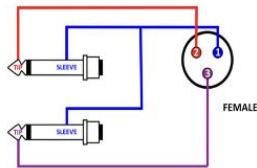

DUAL UNBALANCED (MONO) JACK to XLR FEMALE