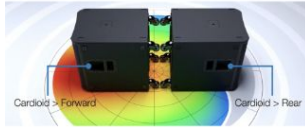

How to correctly position multiple Subwoofers for Cardioid Deployment

By Christophe Anet

To start, let's recall that the low frequency energy radiated from a conventional subwoofer is effectively omnidirectional below 200 Hz. This is because the directivity of a subwoofer is related to the ratio of its size to the length of the sound wave it produces. The length, or size, of the sound wave is inversely proportional to its frequency, and therefore when low frequency waves are much longer than the dimensions of the subwoofer transducer and enclosure, the radiation pattern becomes effectively equal in all directions, including to the sides and rear.

The Directional Cardioid Radiation