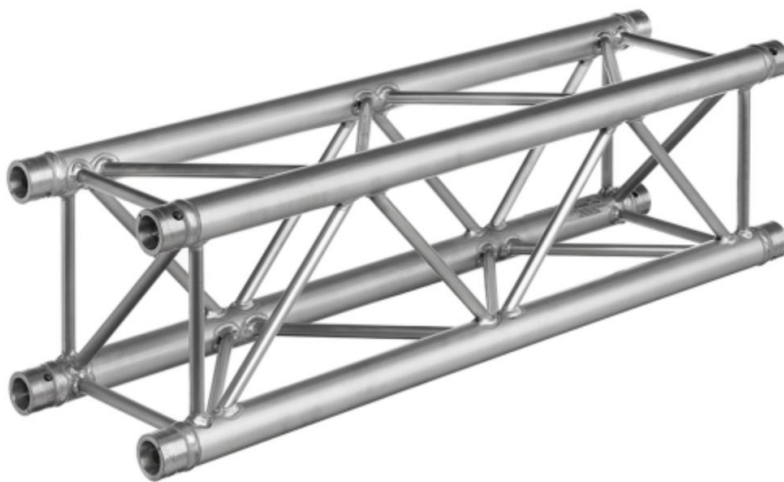

H30V-100
PROLYTE

NX34-100
NEXT

PRODUCT SPECS :