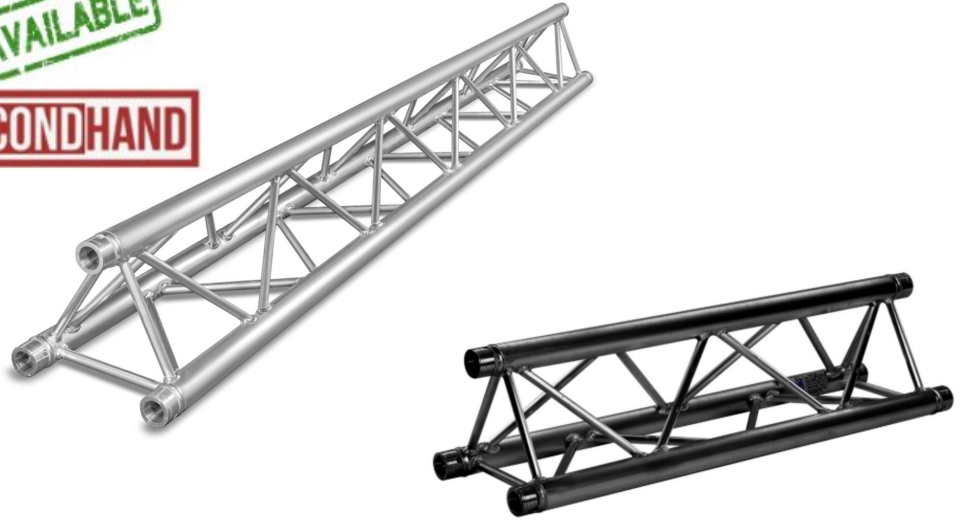

X30-D SILVER & BLACK
PROLYTE

NX33-X SILVER & BLACK
NEXT

AVAILABLE
SECONDHAND