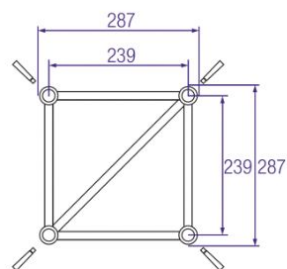

DRY HIRE : YES

RM PRODUCT CODE :

RENTAL PRICE : 19,00

CATEGORY : TRUSSING