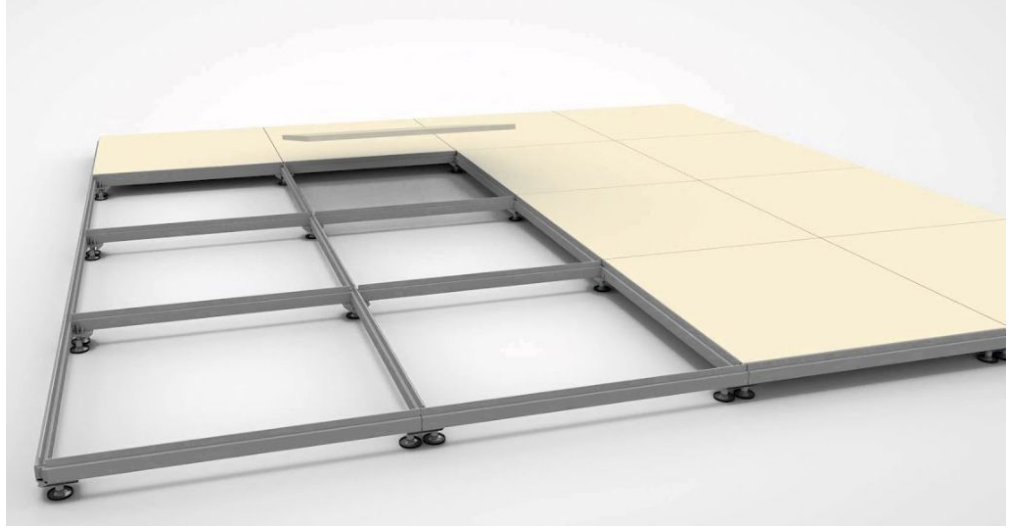

Personal print on request.

DRY HIRE : YES

RM PRODUCT CODE :

RENTAL PRICE : Price on demand

CATEGORY : BOOTH CONSTRUCTION

EXPO FLOOR / m2

PRODUCT SPECS :

DRY HIRE : YES