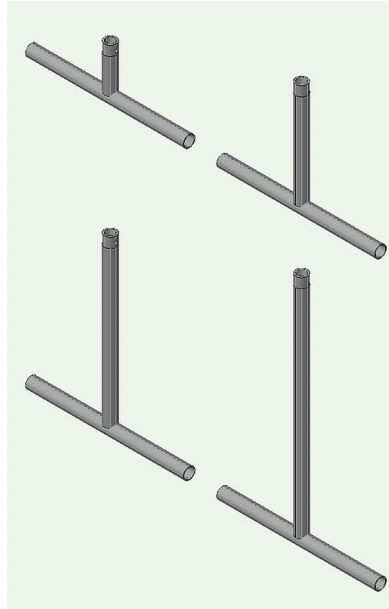

PINCASE 200
NEXT

PRODUCT SPECS :

200x pins & clips
16x conical coupler

DRY HIRE : YES

RM PRODUCT CODE :

RENTAL PRICE : 20,00

CATEGORY : TRUSSING

Downrigger