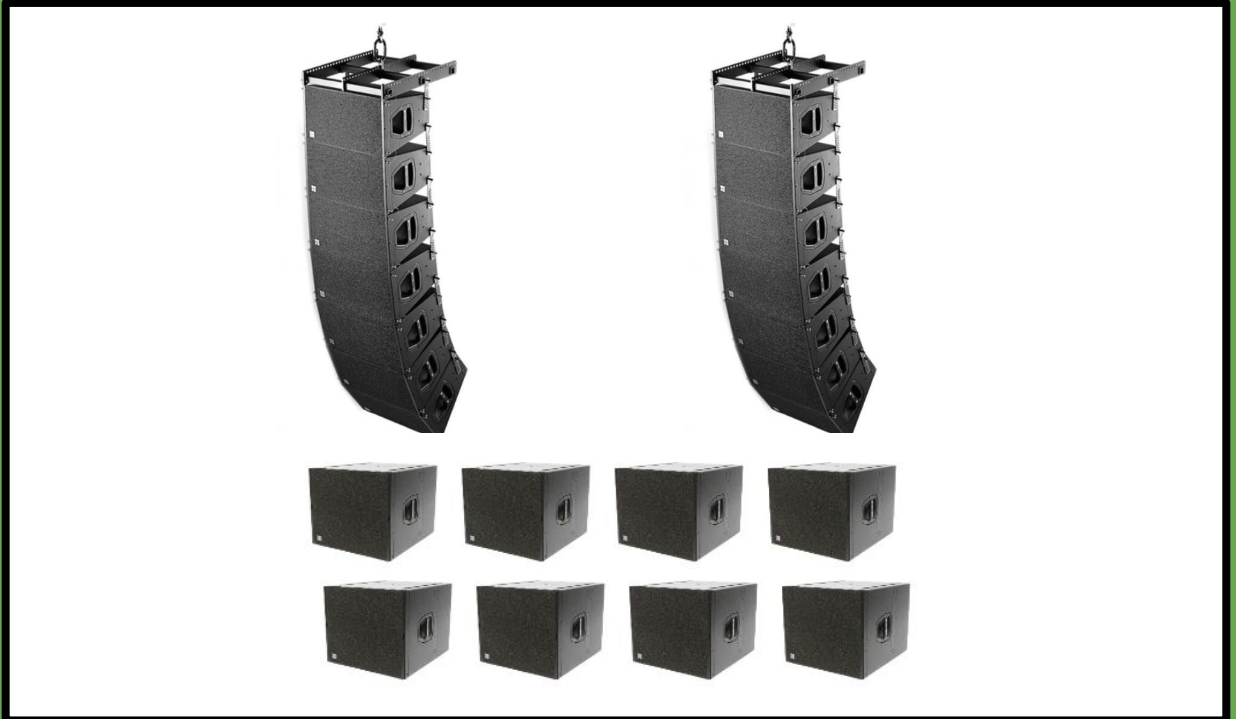

Line Array setup D&B audiotechnik

PRODUCT SPECS :

- Line Array Setups on demand

DRY HIRE : NO

Only with Expovision Crew

RM PRODUCT CODE :

RENTAL PRICE : Price on demand

CATEGORY : SOUND - SPEAKERS