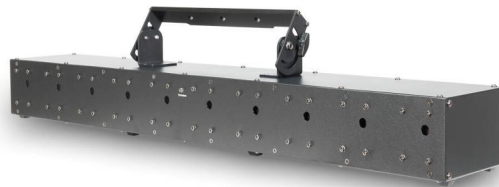

!! Only authorized and well trained operators are allowed to use the laser.

AVAILABLE
SECONDHAND

DRY HIRE : YES

RM PRODUCT CODE : LLASERBT15

RENTAL PRICE : 150,00

CATEGORY : LIGHT

LASER BEAMBAR RGB Laserworld