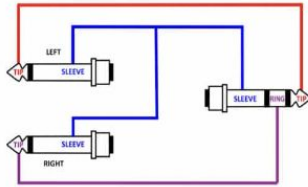

DUAL MONO JACKS to STEREO JACK