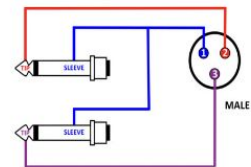

DUAL UNBALANCED (MONO) JACK to XLR MALE