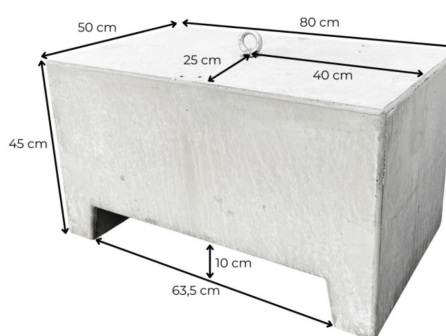

DRY HIRE : YES

RM PRODUCT CODE : SCON340

RENTAL PRICE : 20,00

CATEGORY : STAGE