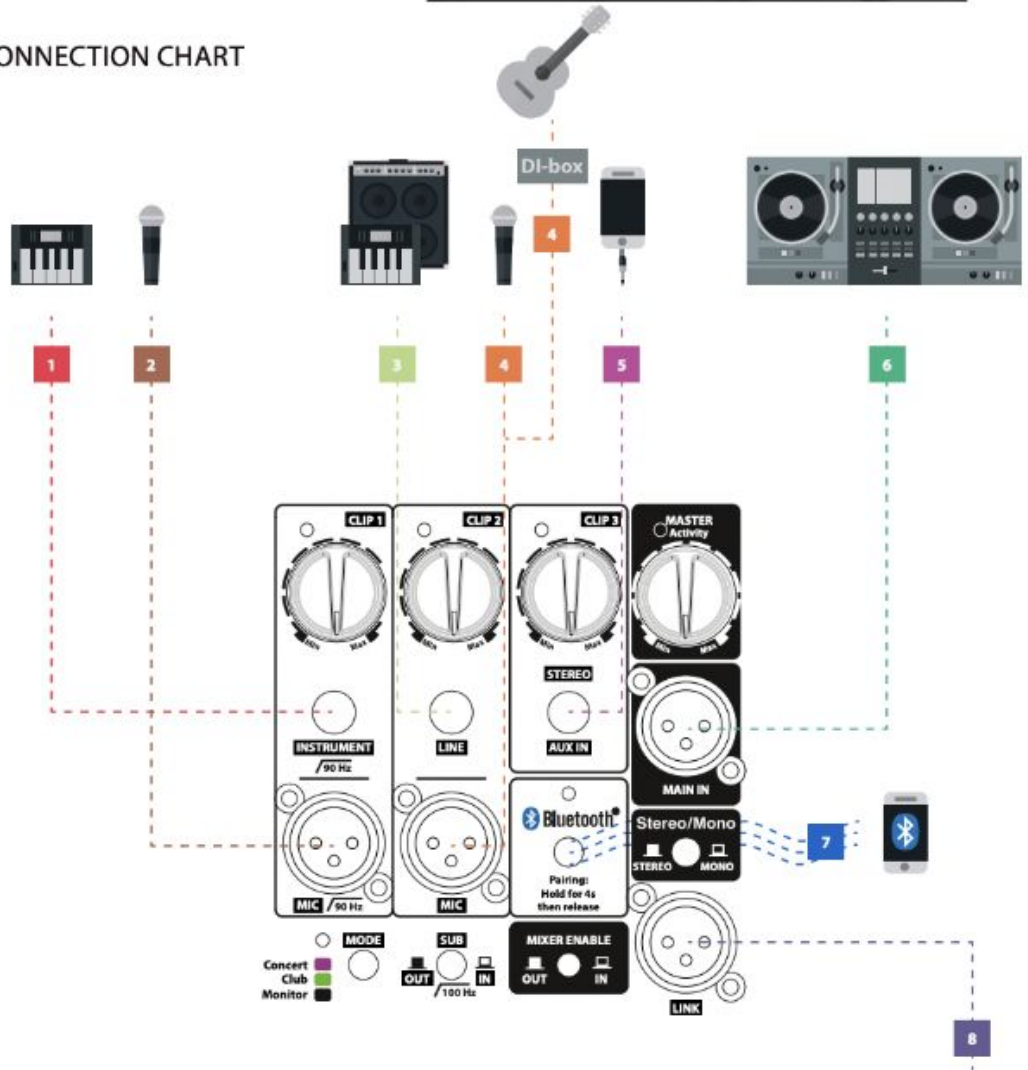

AED Audio setups

Easy setups

Ground stacking setups

Line array setups

Dolly setups

**5 accessories to build
23 different setups**

MULTI 12

CONNECTION CHART