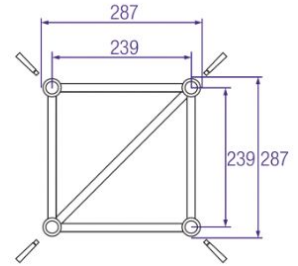

H30V-C020 BLACK
PROLYTE

NX34-TD BLACK
NEXT