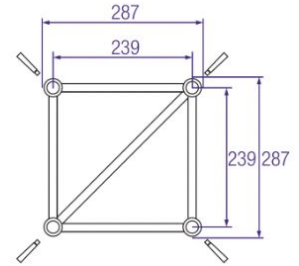

H30V-C016
PROLYTE

NX34-X
NEXT