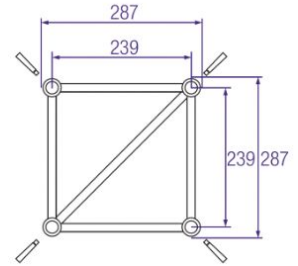

**H30V-C024 5-Way
Corner**

Next : NH34-XD

DRY HIRE : YES

RM PRODUCT CODE :

RENTAL PRICE : 16,50

CATEGORY : TRUSSING

H30V-C024
PROLYTE

NX34-XD
NEXT