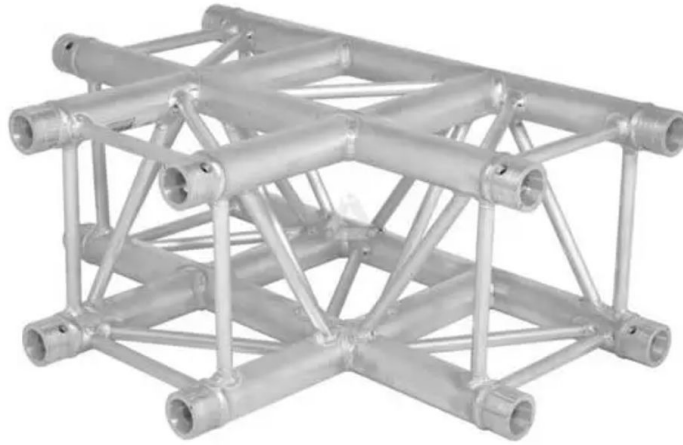

H30V-C017
PROLYTE

NX34-T
NEXT

PRODUCT SPECS :

Next : NH34-L90

Next : NH34-T

Next : NH34-X

Next ; NH34-L90D

Next : NH34-TD

Next : NH34-XD

DRY HIRE : YES

RM PRODUCT CODE :

RENTAL PRICE : 13,75

CATEGORY : TRUSSING