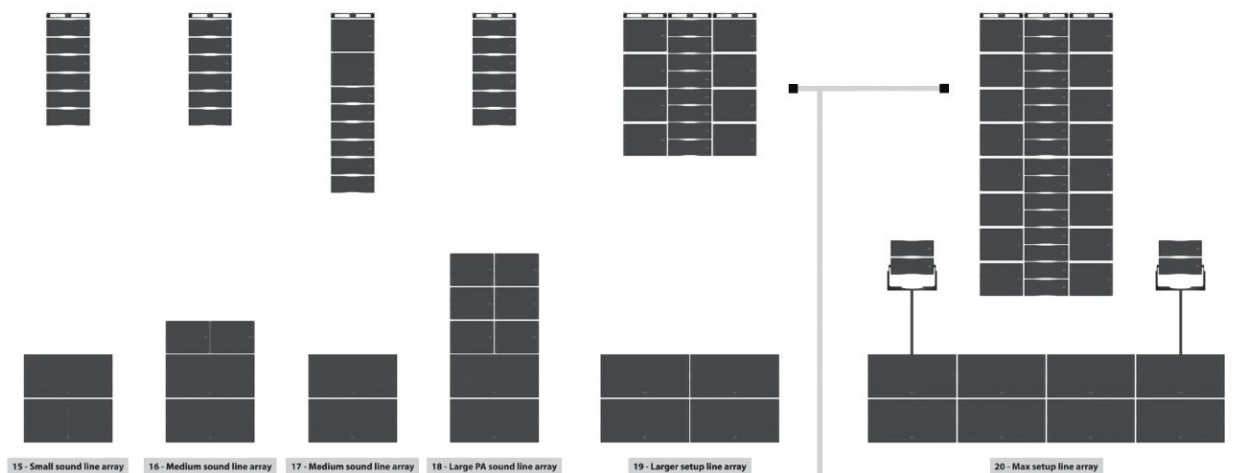

AED Audio setups

Easy setups

Ground stacking setups

Line array setups

Dolly setups

**5 accessories to build
23 different setups**

MULTI 12

CONNECTION CHART