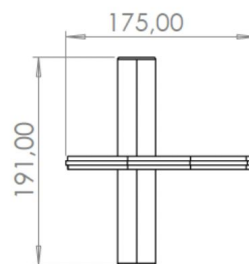

DRY HIRE : YES

RM PRODUCT CODE :

RENTAL PRICE : 3,00

CATEGORY : SOUND - SPEAKERS - SELF POWERED