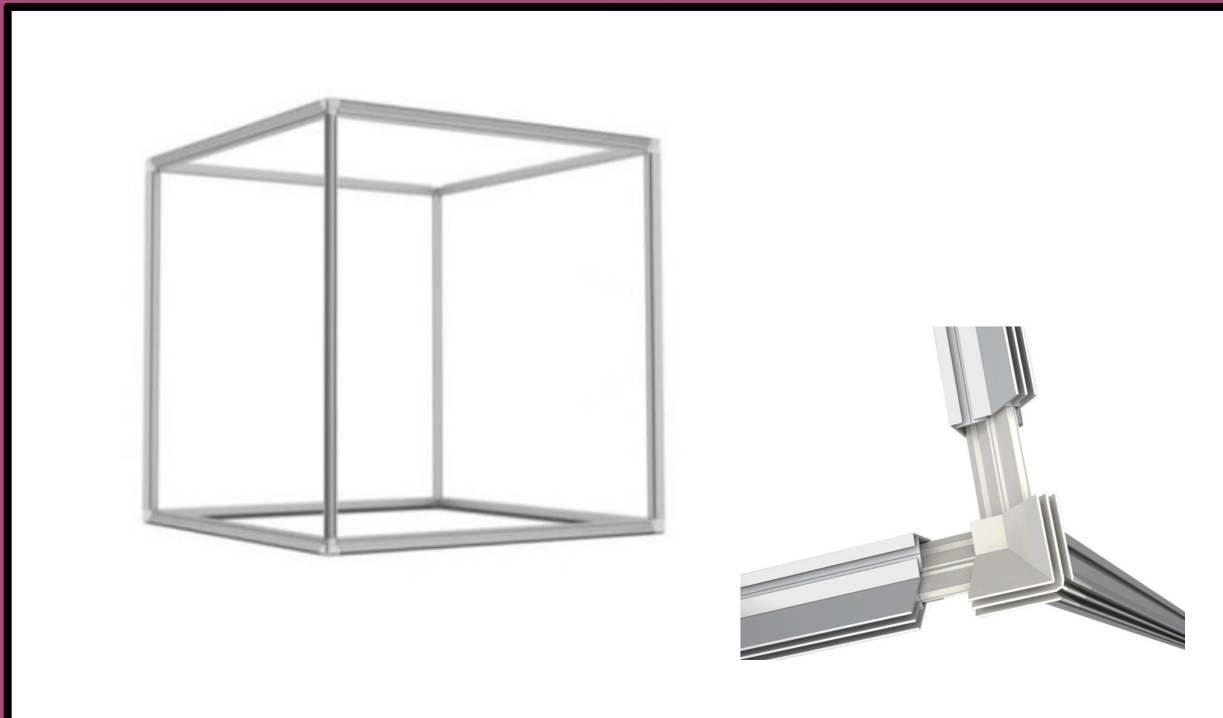

SUB BOX Aluvision

PRODUCT SPECS :

SUB BOX possible dimensions : .. x .. x ..

50 cm

75 cm

100 cm

150 cm

200 cm

250 cm

300 cm

Every sub box has 4 riggings points.

Personal print on request.