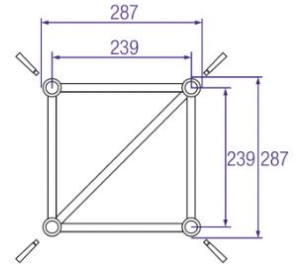

H30V-C012
PROLYTE

NX34-L90D
NEXT