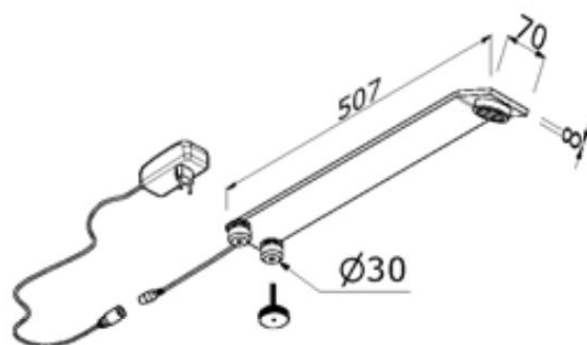

PRODUCT SPECS :

PUC FLEX
SILVER
16W - 240V
WW or CW