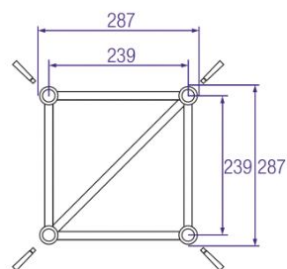

DRY HIRE : YES

RM PRODUCT CODE : TH30V029S

RENTAL PRICE : 5,50

CATEGORY : TRUSSING