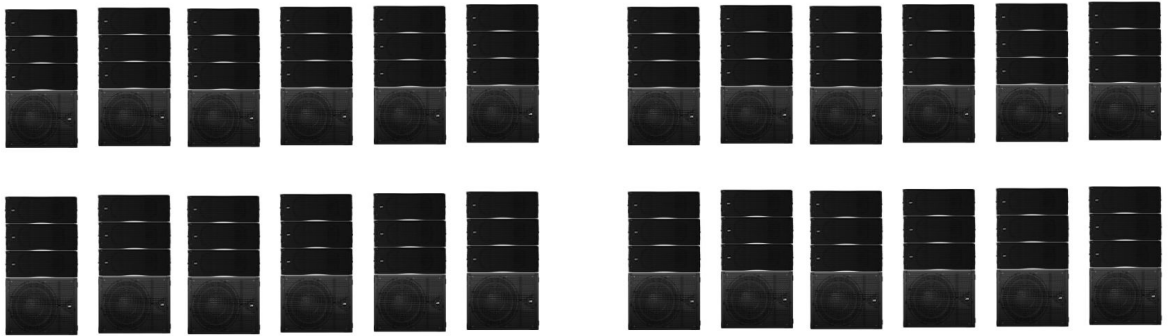

Sport stadium set

EXPOVISION

72 X Flex 6
24 x Solid 15 Sub
1 x Cable set

PRODUCT SPECS :

- 72 x 6 flex 6
- 24 x solid 15
- 24 Dolly's
- Power cables
- XLR cables
- CEE cables
- PSU boxes
- 2 technicians
- incl.Transport to venue (50 km from Bornem)