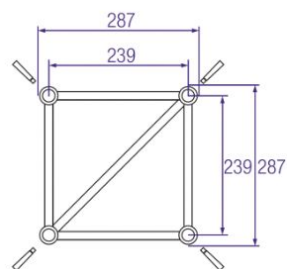

DRY HIRE : YES

RM PRODUCT CODE :

RENTAL PRICE : 8,00

CATEGORY : TRUSSING