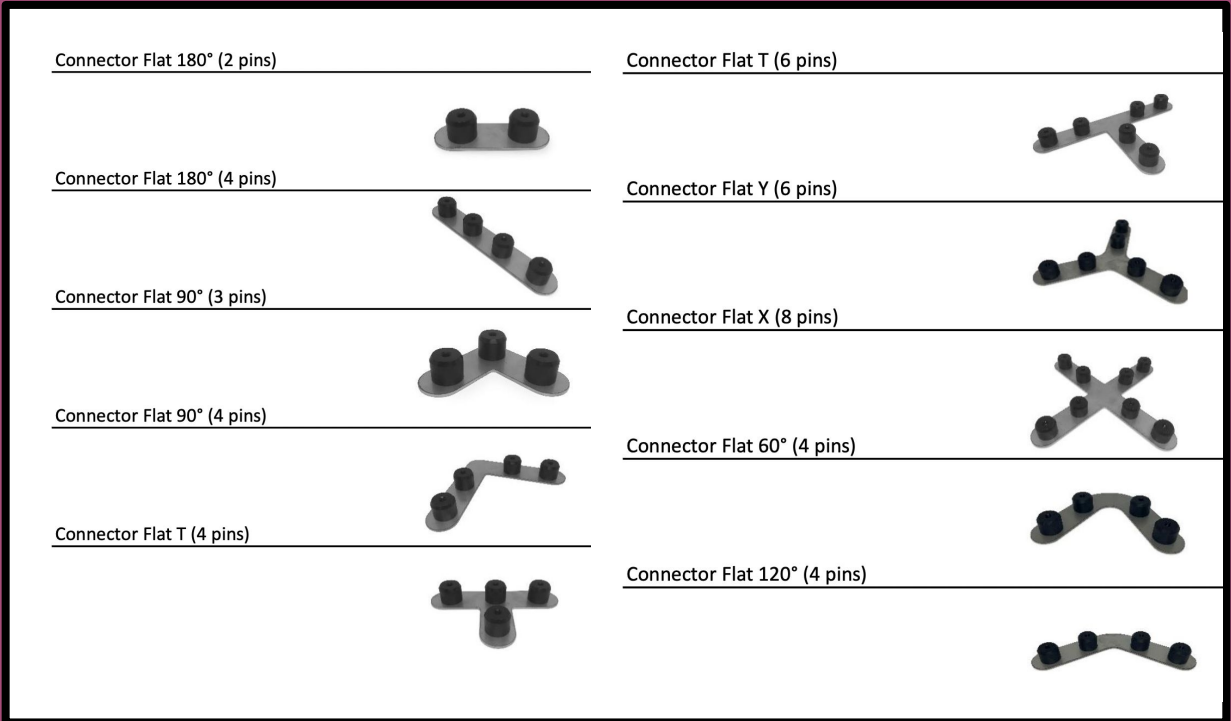

Flat Connectors Aluvision / Matrix Decor

PRODUCT SPECS :

- Flat Connectors

Connector Flat 135° (4 pins)

Connector Flat 150° (4 pins)

Connector Flat 175° (4 pins)

DRY HIRE : YES

RM PRODUCT CODE :

RENTAL PRICE : 0,50

CATEGORY : BOOTH CONSTRUCTION