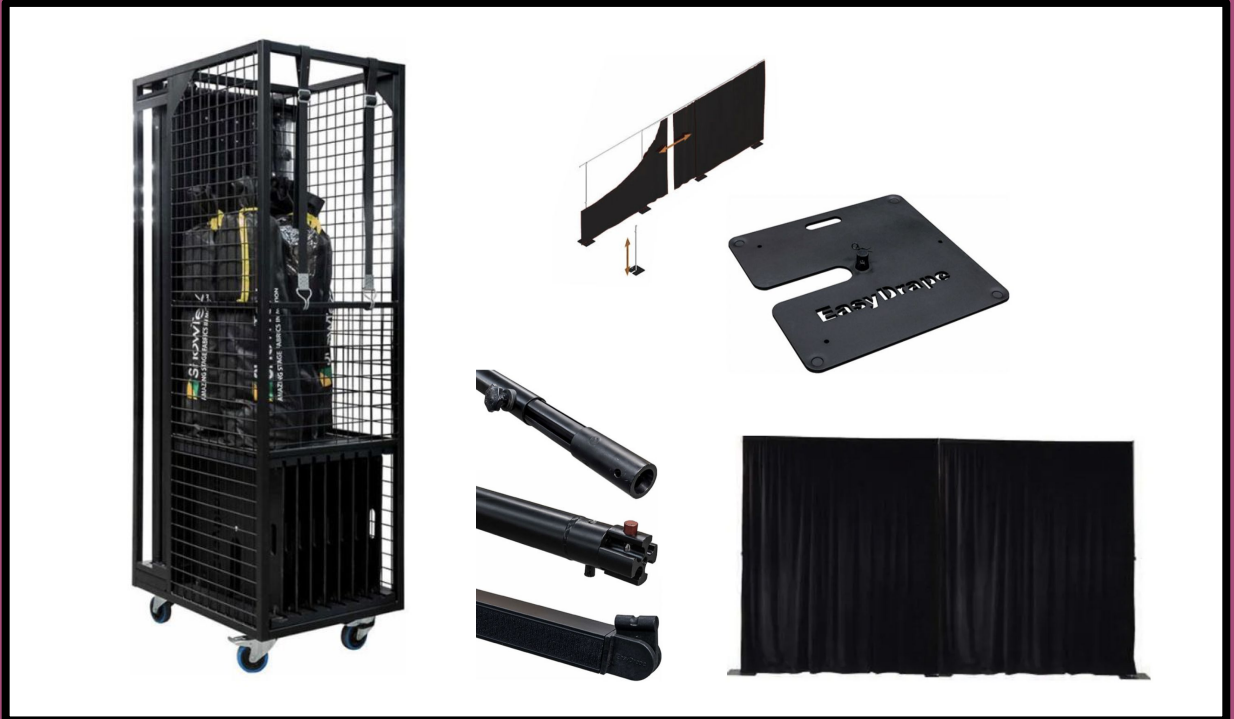

PIPE & DRAPE KIT - 24 M Showtex

PRODUCT SPECS :

8 x BASE + Stand : 1.80 tot 2,5m H max.

8 x crossbar : 1,8 -> 3 m Wide max.

6 x Curtain : 250H x 400 cm BLACK

Molton CS

Category M1

DRY HIRE : YES

RM PRODUCT CODE : BPDK24

RENTAL PRICE : 360,00

CATEGORY : BOOTH CONSTRUCTION & DECORATION