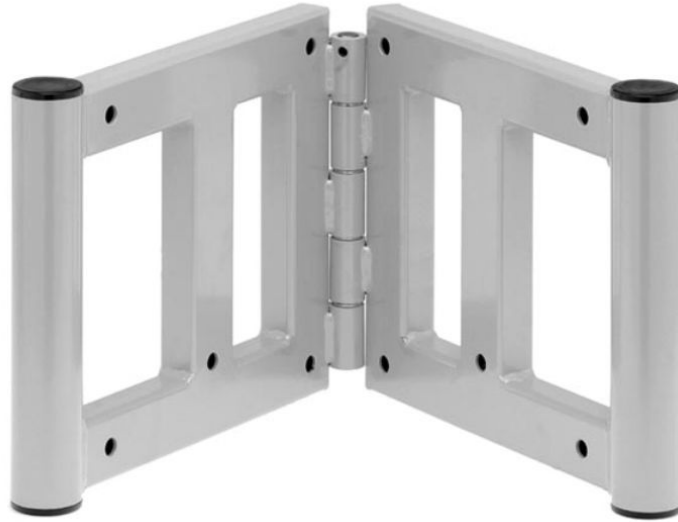

CIRCLE 2 - 3 - 4 - 6 - 8 - 10 - 12 m
Prolyte / Next

PRODUCT SPECS :

H30-V , X30-D , Black , Silver price on demand.

DRY HIRE : YES

RM PRODUCT CODE :

RENTAL PRICE : Price on demand

CATEGORY : TRUSSING

BOOK CORNER PROLYTE