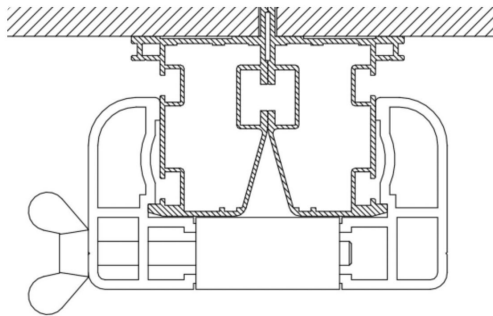

PRODUCT SPECS :

Deck to deck clamp

DRY HIRE : YES

RM PRODUCT CODE : SDTDC

RENTAL PRICE : 0,80

CATEGORY : STAGE