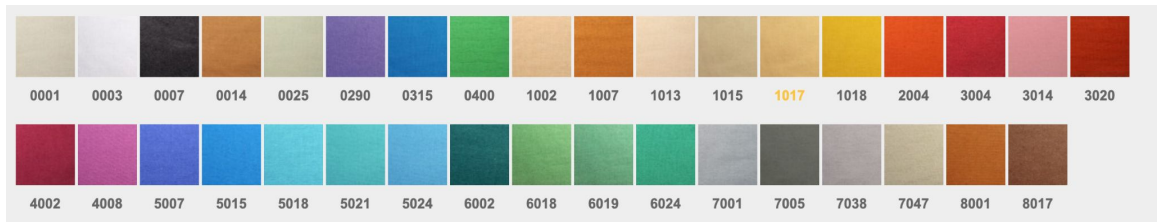

DRY HIRE : YES

RM PRODUCT CODE :

RENTAL PRICE : 10,00 / m²

CATEGORY : BOOTH CONSTRUCTION & DECORATION

DECOMOLTON Showtex

PRODUCT SPECS :

NFP-M1 / BS-2B
140 g/m²

DRY HIRE : YES