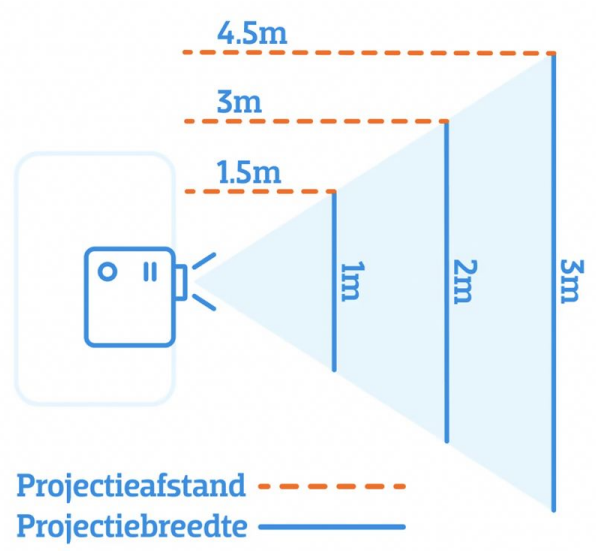

DRY HIRE : YES

RM PRODUCT CODE :

RENTAL PRICE : 200,00