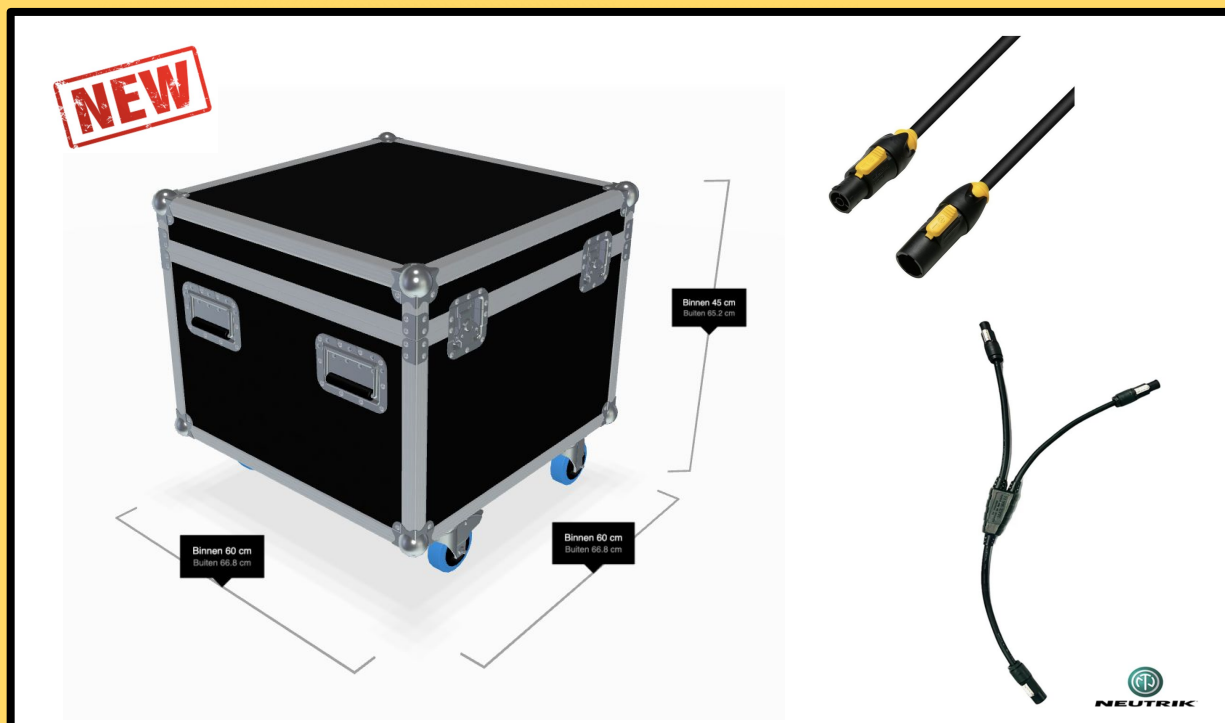

TOTAL : 50 pieces

DRY HIRE : YES

RM PRODUCT CODE :

RENTAL PRICE : 60,00

CATEGORY : POWER DISTRI & CABLES

PowerCON TRUE (model : 60/60)

PRODUCT SPECS :

- 10 x Y-split
- 10 x 5m
- 10 x 10m
- 10 x 20m