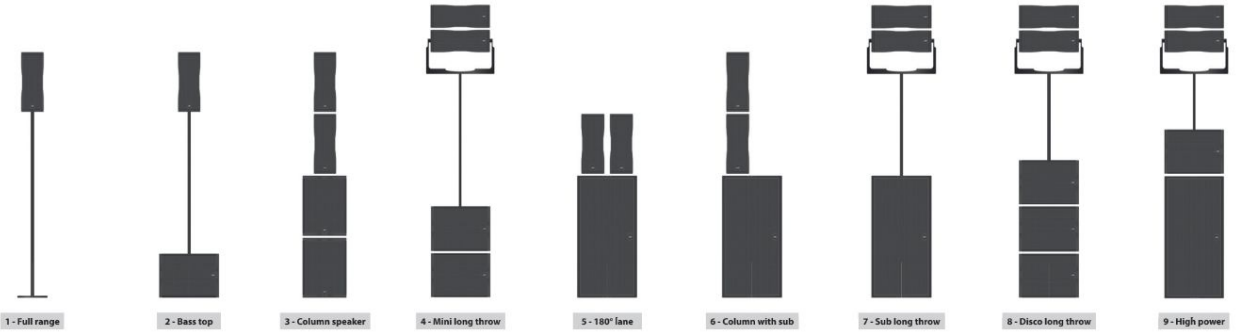

AED Audio setups

Easy setups

Ground stacking setups

Line array setups

Dolly setups

**5 accessories to build
23 different setups**

MULTI 12

CONNECTION CHART