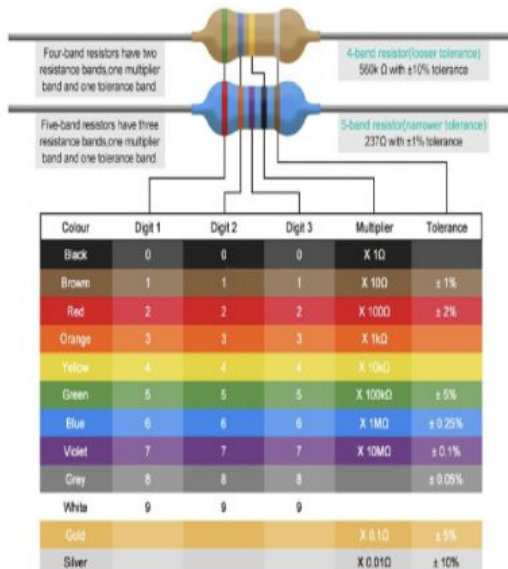

EXP**VISION**

TIPS & TRICKS

Color codes according to length based on color codes of resistors

Learn Proper Cable Wrapping Techniques

1. Never pinch your cables. Wrapping instrument cables too tightly is the most common mistake musicians make.
2. Don't tie your cables. Not only can this cause kinks in the cable, it can produce shorts in the wiring itself.
3. There are better options than the "Over the arm" method. While using the "over over" style of cable wrapping is far better than most other options, it can still cause the gradual deterioration of your cables.