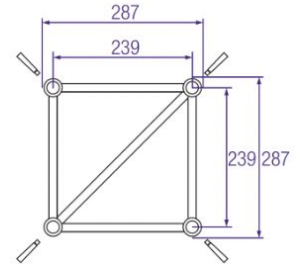

H30V-C016 BLACK
PROLYTE

NX34-X BLACK
NEXT