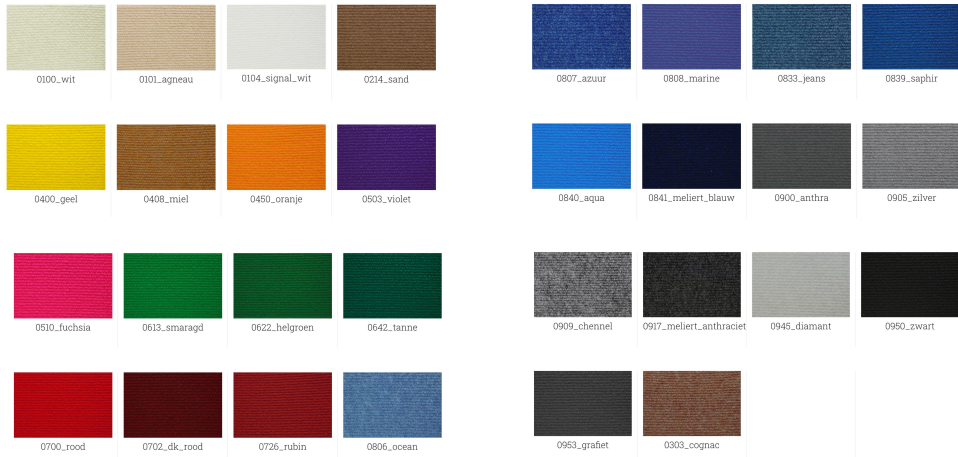

RM PRODUCT CODE :

RENTAL PRICE : Price on demand

CATEGORY : BOOTH CONSTRUCTION

CARPET Exporips

PRODUCT SPECS :

DRY HIRE : YES

RM PRODUCT CODE :

RENTAL PRICE : Price on demand