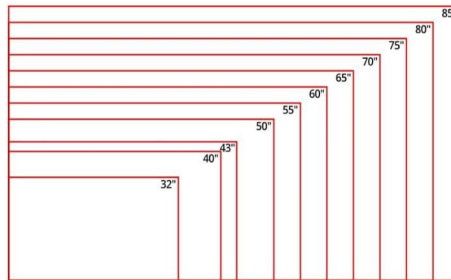

Size	Width	Height	Area
32"	27.9"	15.7"	438 in ²
	70.9 cm	39.9 cm	0.283 m ²
40"	34.9"	19.6"	684 in ²
	88.6 cm	49.8 cm	0.441 m ²
43"	37.5"	21.1"	791 in ²
	95.3 cm	53.6 cm	0.511 m ²
50"	43.6"	24.5"	1068 in ²
	110.7 cm	62.2 cm	0.689 m ²
55"	47.9"	27"	1293 in ²
	121.7 cm	68.6 cm	0.835 m ²
60"	52.3"	29.4"	1538 in ²
	132.8 cm	74.7 cm	0.992 m ²
65"	56.7"	31.9"	1809 in ²
	144 cm	81 cm	1.166 m ²
70"	61"	34.3"	2092 in ²
	154.9 cm	87.1 cm	1.349 m ²
75"	65.4"	36.8"	2407 in ²
	166.1 cm	93.5 cm	1.553 m ²
80"	69.7"	39.2"	2732 in ²
	177 cm	99.6 cm	1.763 m ²
85"	74.1"	41.7"	3090 in ²
	188.2 cm	105.9 cm	1.993 m ²