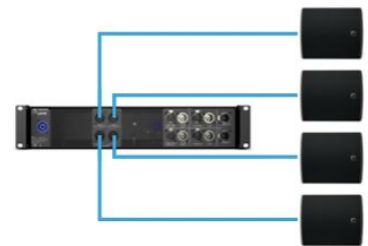

DRY HIRE : NO

DRY HIRE PROF. USERS only : YES

RM PRODUCT CODE :

RENTAL PRICE : 60,00