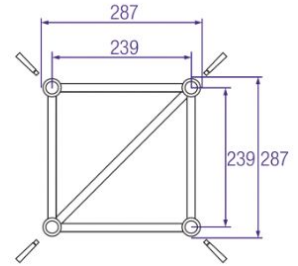

H30V-C003
PROLYTE

NX34-L90
NEXT