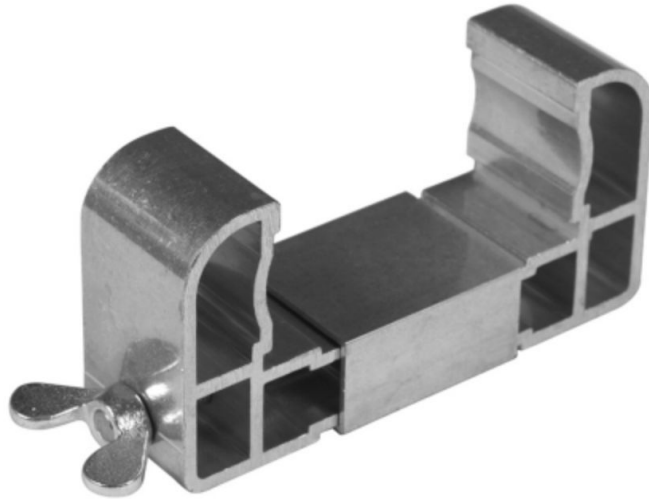

CATEGORY : STAGE

STAGE LEGS Prolyte

STAGE LEGS Next

PRODUCT SPECS :

Available :

20 cm
40 cm
60 cm
80 cm
100 cm

ADJUSTABLE form 90 → 140 cm

DRY HIRE : YES

DRY HIRE : YES

RM PRODUCT CODE : RRL40S RRL40D RRL60S RRL60D

RENTAL PRICE : 1,5 / Pcs

CATEGORY : STAGE

DECK CLAMP
Prolyte

DECK CLAMP
Next

NEW

PRODUCT SPECS :

Deck to deck clamp

DRY HIRE : YES

RM PRODUCT CODE : SDTDC

RENTAL PRICE : 0,80

CATEGORY : STAGE

DECK RAILING
Prolyte

DECK RAILING
Next

PRODUCT SPECS :