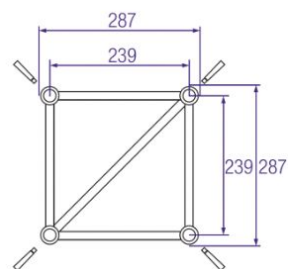

DRY HIRE : YES

RM PRODUCT CODE : TH30V071S

RENTAL PRICE : 5,50

CATEGORY : TRUSSING