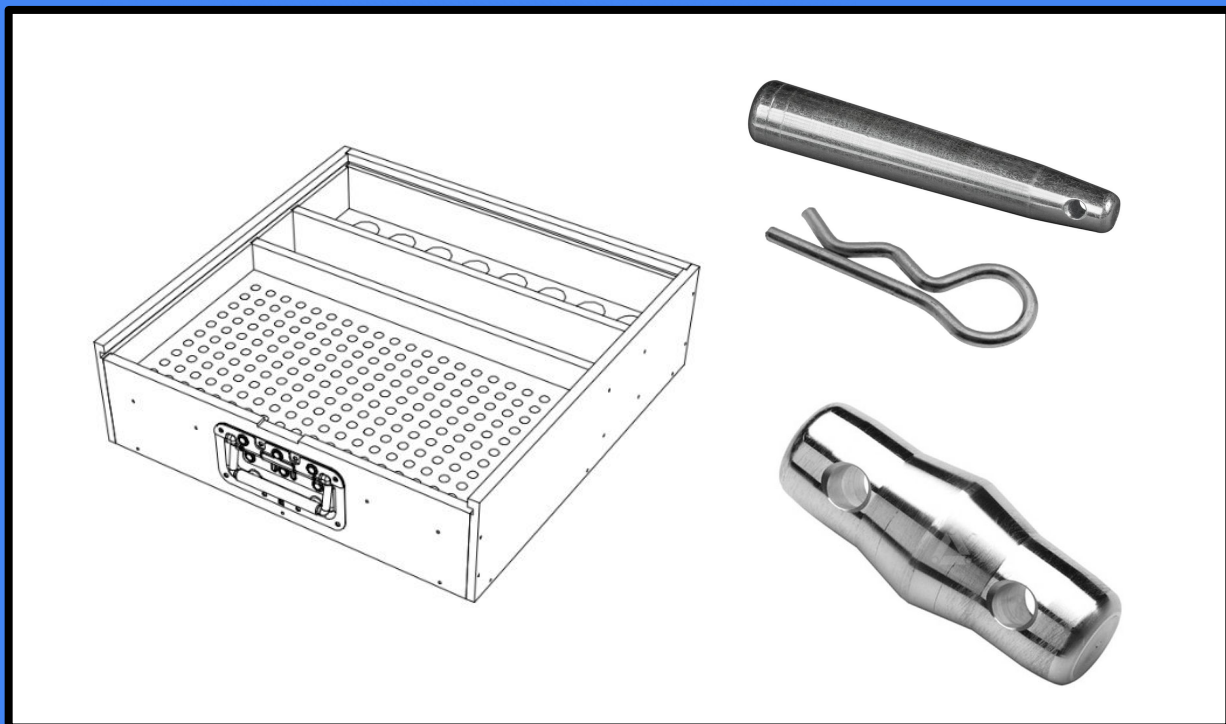

PINCASE 200
NEXT

PRODUCT SPECS :

200x pins & clips
16x conical coupler

DRY HIRE : YES

RM PRODUCT CODE :

RENTAL PRICE : 20,00

CATEGORY : TRUSSING

Downrigger